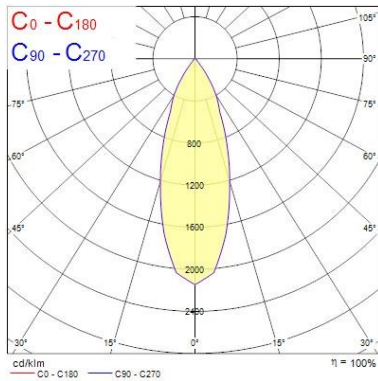

Myriad V LED - IP65 Glass Chrome Bezel MYRD IP FL 4K DALI WHT CBEZ 2058949

Units per outer package	1
Packaging outer length / height (cm)	17.5
Packaging outer width (cm)	15.0
Packaging outer depth (cm)	17.5

PHOTOMETRY

Distance [m]	Cone diameter [m]	E_{0°} [lx]	E_{17.6°} [lx]	E_{35.2°} [lx]
0.5	0.32	8388	3641	910
1.0	0.63	2096	910	228
1.5	0.95	932	405	104
2.0	1.27	524	238	61
2.5	1.59	335	148	38
3.0	1.90	233	101	26

Distance [m]   Cone diameter [m]   Illuminance [lx]
C0 - C180 (Half beam angle: 35.2°)

TECHNICAL DRAWINGS