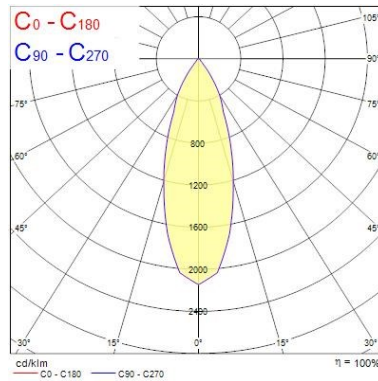

Myriad V LED - IP65 Glass Chrome Bezel MYRD IP FL 4K PHDM WHT CBEZ 2058948

Units per outer package	1
Packaging outer length / height (cm)	17.5
Packaging outer width (cm)	15.0
Packaging outer depth (cm)	17.5

PHOTOMETRY

TECHNICAL DRAWINGS