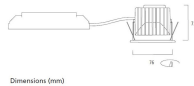

TECHNICAL DRAWINGS