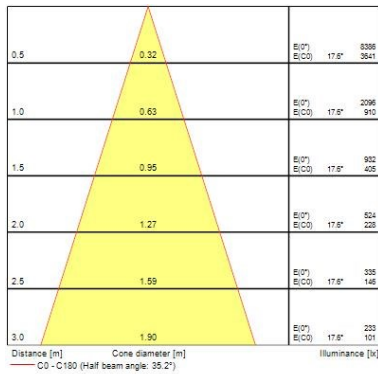

Myriad V LED - IP65 Glass Chrome Bezel MYRD IP FL 4K PHDM WHT CBEZ 2058948

Units per outer package	1
Packaging outer length / height (cm)	17.5
Packaging outer width (cm)	15.0
Packaging outer depth (cm)	17.5

PHOTOMETRY

TECHNICAL DRAWINGS