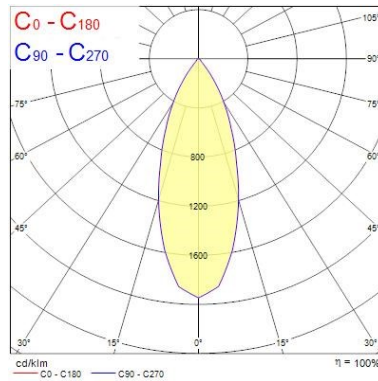

#### Optical data

<b>Fixture luminous flux (lm)</b>	988
<b>Luminaire efficacy (lm/W)</b>	99
<b>LOR (%)</b>	100
<b>Colour temperature (K)</b>	3000
<b>CRI (Ra)</b>	85
<b>Adjustable chromaticity</b>	N
<b>Beam Angle (°)</b>	46
<b>Distribution type</b>	Direct
<b>Photobiological Risk Group</b>	-

## Myriad V LED - IP65 Glass Chrome Bezel MYRD IP FL 3K DALI WHT CBEZ 2058945

Units per outer package	1
Packaging outer length / height (cm)	17.5
Packaging outer width (cm)	15.0
Packaging outer depth (cm)	17.5

### PHOTOMETRY

0.5	0.34	E(0°) E(C0)	18.9°	799 3269
1.0	0.68	E(0°) E(C0)	18.9°	1923 817
1.5	1.03	E(0°) E(C0)	18.9°	558 353
2.0	1.37	E(0°) E(C0)	18.9°	451 204
2.5	1.71	E(0°) E(C0)	18.9°	338 121
3.0	2.05	E(0°) E(C0)	18.9°	214 91

Distance [m]      Cone diameter [m]      Illuminance [lx]

— C0 - C180 (Half beam angle: 37.8°)