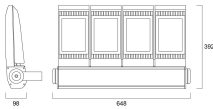

Physical data

Vertical Tilt (°)	200
Horizontal rotation (°)	180
Housing colour	RAL9006
IP rating	IP66
IK rating	IK08
Diffuser finish	Clear
Diffuser material	Glass
Nominal Product Length (mm)	98
Nominal Product Width (mm)	648
Nominal Product Height (mm)	392
Weight (kg)	15.82
Wind Area (m ²)	0.236

Packaging

Single packaging type	Carton
Product EAN number	5410288491486
Packaging single length / height (cm)	52.9
Packaging single width (cm)	69.2
Packaging single depth (cm)	17.1
DUN14 (outer)	05410288491486
Units per outer package	1
Packaging outer length / height (cm)	52.9
Packaging outer width (cm)	69.2
Packaging outer depth (cm)	17.1

PHOTOMETRY

Sylveo LED 30000lm - Extra Extra Large SYLVEO LED 30000LM NARROW 4K DALI 0049148

Distance [m]	Cone diameter [m]	E [0°]	E [C90]	E [C0]	Illuminance [lx]
0.5	0.29 0.29	302750	151375	151375	135033
1.0	0.56 0.57	75688	37844	37844	33757
1.5	0.84 0.86	33639	16819	16819	15003
2.0	1.12 1.15	19202	9601	9601	8439
2.5	1.41 1.43	12110	6055	6055	5401
3.0	1.69 1.72	8410	4205	4205	3751

Distance [m] Cone diameter [m] Illuminance [lx]
 — C0 - C180 (Half beam angle: 32.0°) — C90 - C270 (Half beam angle: 31.4°)

TECHNICAL DRAWINGS

SYLVANIA 0049148

This luminaire contains built in LED lamps.