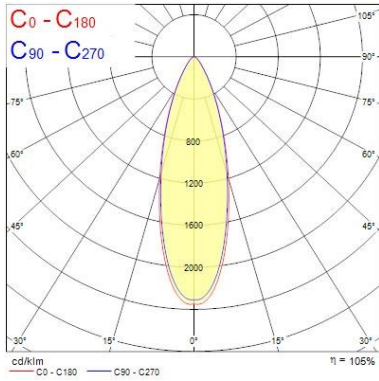

Sylveo LED 30000lm - Extra Extra Large SYLVEO LED 30000LM NARROW 4K DALI 0049148

Distance [m]	Cone diameter [m]	E [0°]	E [C90]	E [C0]	Illuminance [lx]
0.5	0.29 0.29	302750	151375	151375	135033
1.0	0.56 0.57	75688	37844	37844	33757
1.5	0.84 0.86	33639	16819	16819	15003
2.0	1.12 1.15	19202	9601	9601	8439
2.5	1.41 1.43	12110	6055	6055	5401
3.0	1.69 1.72	8410	4205	4205	3751

Distance [m]   Cone diameter [m]   Illuminance [lx]
— C0 - C180 (Half beam angle: 32.0°)   — C90 - C270 (Half beam angle: 31.4°)

TECHNICAL DRAWINGS

SYLVANIA 0049148

This luminaire contains built in LED lamps.

A++
A+
A
B
C
D
E

}

LED

The lamps cannot be changed in the luminaire.

874/2012