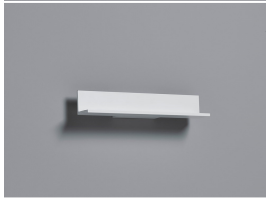

Lumina

Lumina Edge LED 2700K

3039986

Product features

- Ambient decorative Edge LED rectangular horizontal wall light with indirect lighting to provide a soft lighting effect, 2700K amber white colour temperature, white aluminium body and integrated LED (non-dimmable) driver, 620 lumens, 12W, 52lm/W, 2700K, IP20, RAL 9003, 30.000hrs

PRODUCT OVERVIEW

IPC Code	3039986
Product name	Lumina Edge LED 2700K
Technology	LED
Housing	Aluminium
Mount	Wall Surface
Environment	Internal
General application	Hospitality, Residential & Consumer
Certifications	EUNEW009
ETIM Class	EC002892
E-number FI	4271118
E-number SE	7502643
Fixture luminous flux (lm)	620
Luminaire efficacy (lm/W)	52
LOR (%)	100
Colour temperature (K)	2700
Light colour	Amber White
CRI (Ra)	85
Total power consumption (W)	12
Electrical protection	Class II
Control gear type	Electronic
Average life (Nominal) (h)	30000
Housing colour	White
IP rating	IP20
IK rating	IK02
Product EAN number	8711971399865
Included lamp	INTEGRATED LED

Distance [m] Cone diameter [m] Illuminance [lx]
 C0 - C180 (Half beam angle: 115.2°)

TECHNICAL DRAWINGS

Lumina
Lumina Edge LED 2700K
3039986

Lumiance 3039986

 This luminaire contains built in LED lamps.

 } LED