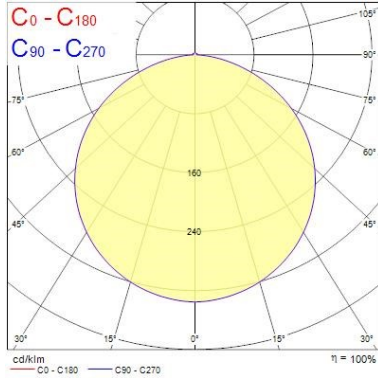

Optical data

Fixture luminous flux (lm)	620
Luminaire efficacy (lm/W)	52
LOR (%)	100
Colour temperature (K)	2700
Light colour	Amber White
CRI (Ra)	85
Adjustable chromaticity	N
Distribution type	Indirect

Physical data

Housing colour	White
IP rating	IP20
IK rating	IK02
Diffuser finish	Opal
Diffuser material	Polycarbonate
Reflector finish	Diffuser (indirect)
Nominal Product Length (mm)	55
Nominal Product Width (mm)	78
Nominal Product Height (mm)	330
Weight (kg)	0.66

Lumina Lumina Edge LED 2700K 3039986

Packaging outer width (cm)	33.0
Packaging outer depth (cm)	35.0

PHOTOMETRY

Distance [m]	Cone diameter [m]	E ₀ [lx]	E ₁ [lx]	E ₂ [lx]	Beam angle [°]	Illuminance [lx]
0.5	1.58	832	64	57.8°	57.8°	832
1.0	3.15	208	16	57.8°	57.8°	208
1.5	4.73	92	7	57.8°	57.8°	92
2.0	6.30	46	4	57.8°	57.8°	46
2.5	7.88	30	3	57.8°	57.8°	30
3.0	9.45	23	2	57.8°	57.8°	23