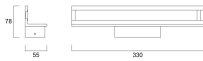

Physical data

Housing colour	White
IP rating	IP20
IK rating	IK02
Diffuser finish	Opal
Diffuser material	Polycarbonate
Reflector finish	Diffuser (indirect)
Nominal Product Length (mm)	55
Nominal Product Width (mm)	78
Nominal Product Height (mm)	330
Weight (kg)	0.66

Packaging

Single packaging type	Carton
Product EAN number	8711971399865
Packaging single length / height (cm)	10.0
Packaging single width (cm)	6.2
Packaging single depth (cm)	33.6
DUN14 (outer)	18711971399862
Units per outer package	20
Packaging outer length / height (cm)	41.5

Lumina Lumina Edge LED 2700K 3039986

Packaging outer width (cm)	33.0
Packaging outer depth (cm)	35.0

PHOTOMETRY

Distance [m]	Cone diameter [m]	E ₀ [lx]	E ₁ [lx]	E ₂ [lx]	Beam angle [°]	Illuminance [lx]
0.5	1.58	832	64	57.8°	57.8°	832
1.0	3.15	208	16	57.8°	57.8°	208
1.5	4.73	92	7	57.8°	57.8°	92
2.0	6.30	46	4	57.8°	57.8°	46
2.5	7.88	30	3	57.8°	57.8°	30
3.0	9.45	23	2	57.8°	57.8°	23

Distance [m] Cone diameter [m] Illuminance [lx]
 C0 - C180 (Half beam angle: 115.2°)

TECHNICAL DRAWINGS

Lumina
Lumina Edge LED 2700K
3039986

Lumiance 3039986

 This luminaire contains built in LED lamps.

 } LED