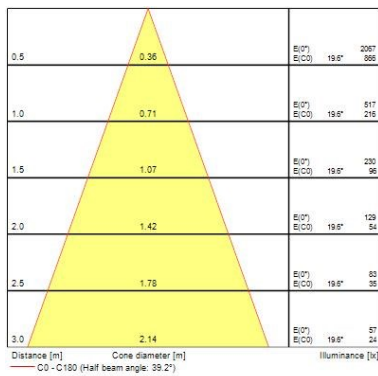

Optical data

Fixture luminous flux (lm)	1170
Luminaire efficacy (lm/W)	98
LOR (%)	100
Colour temperature (K)	4000
CRI (Ra)	85
Adjustable chromaticity	N
Beam Angle (°)	28
Distribution type	Direct
Luminous flux (emergency) (lm)	344
Emergency duration (h)	3

Lifetime data

Average life (Nominal) (h)	50000
----------------------------	-------

Physical data

Housing colour	Silver Trim
IP rating	IP20
IK rating	IK02
Diffuser finish	Silver Trim
Reflector finish	Aluminium
Nominal Product Height (mm)	72
Weight (kg)	1.39
Recessed Depth (mm)	72

Packaging single depth (cm)	17.5
DUN14 (outer)	05025768579686
Units per outer package	1
Packaging outer length / height (cm)	17.5
Packaging outer width (cm)	15.0
Packaging outer depth (cm)	17.5

PHOTOMETRY