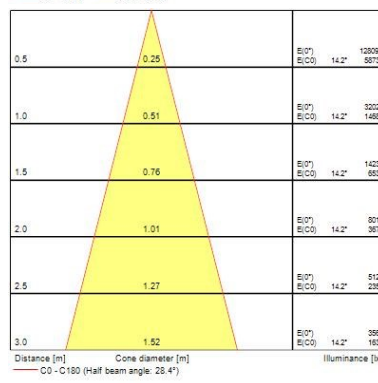

Optical data

Fixture luminous flux (lm)	1170
Luminaire efficacy (lm/W)	98
LOR (%)	100
Colour temperature (K)	4000
CRI (Ra)	85
Adjustable chromaticity	N
Beam Angle (°)	28
Distribution type	Direct
Luminous flux (emergency) (lm)	344
Emergency duration (h)	3

Lifetime data

Average life (Nominal) (h)	50000
----------------------------	-------

Physical data

Housing colour	Silver Trim
IP rating	IP20
IK rating	IK02
Diffuser finish	Silver Trim
Reflector finish	Aluminium
Nominal Product Height (mm)	72
Weight (kg)	1.39
Recessed Depth (mm)	72

Packaging single depth (cm)	17.5
DUN14 (outer)	05025768579686
Units per outer package	1
Packaging outer length / height (cm)	17.5
Packaging outer width (cm)	15.0
Packaging outer depth (cm)	17.5

PHOTOMETRY