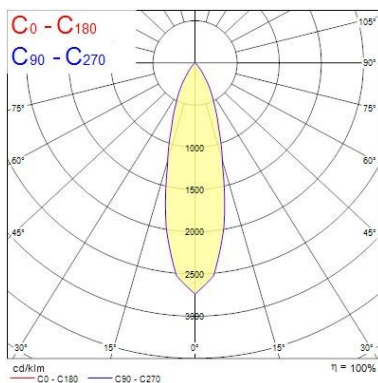

Myriad V Residential LED - Housing only MYRDHS ST 4K DALIEM SIL 2057968

Packaging single depth (cm)	17.5
DUN14 (outer)	05025768579686
Units per outer package	1
Packaging outer length / height (cm)	17.5
Packaging outer width (cm)	15.0
Packaging outer depth (cm)	17.5

PHOTOMETRY

TECHNICAL DRAWINGS