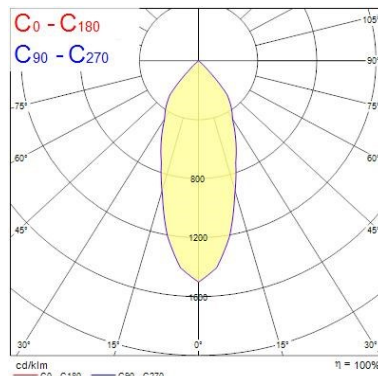

Optical data

Fixture luminous flux (lm)	1170
Luminaire efficacy (lm/W)	98
LOR (%)	100
Colour temperature (K)	4000
CRI (Ra)	85
Adjustable chromaticity	N
Beam Angle (°)	28
Distribution type	Direct
Luminous flux (emergency) (lm)	344
Emergency duration (h)	3

Lifetime data

Average life (Nominal) (h)	50000
----------------------------	-------

Physical data

Housing colour	Silver Trim
IP rating	IP20
IK rating	IK02
Diffuser finish	Silver Trim
Reflector finish	Aluminium
Nominal Product Height (mm)	72
Weight (kg)	1.39
Recessed Depth (mm)	72

Packaging single depth (cm)	17.5
DUN14 (outer)	05025768579686
Units per outer package	1
Packaging outer length / height (cm)	17.5
Packaging outer width (cm)	15.0
Packaging outer depth (cm)	17.5

PHOTOMETRY