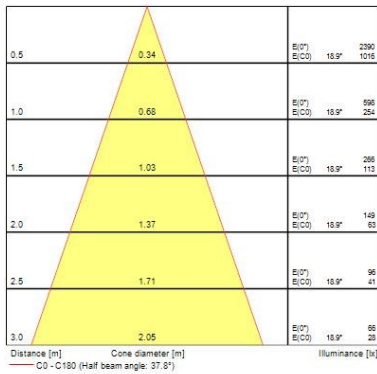

Myriad V Residential LED - Housing only

MYRDHS FL 2.7K PHDMEM BLK
2058019

DUN14 (outer)	05025768580194
Units per outer package	1
Packaging outer length / height (cm)	17.5
Packaging outer width (cm)	15.0
Packaging outer depth (cm)	17.5

PHOTOMETRY

TECHNICAL DRAWINGS