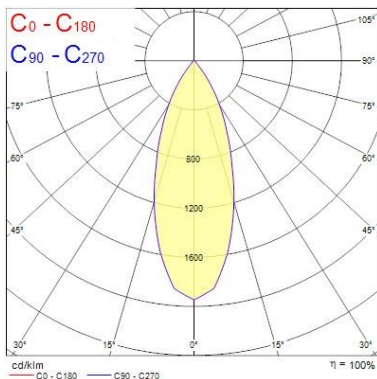

Myriad V Residential LED - Housing only

MYRDHS FL 2.7K PHDMEM BLK
2058019

DUN14 (outer)	05025768580194
Units per outer package	1
Packaging outer length / height (cm)	17.5
Packaging outer width (cm)	15.0
Packaging outer depth (cm)	17.5

PHOTOMETRY

TECHNICAL DRAWINGS