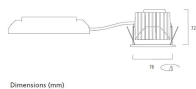

TECHNICAL DRAWINGS