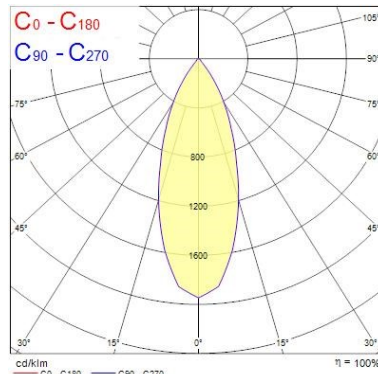

Myriad V Residential LED - Housing only

MYRDHS FL 2.7K PHDMEM BLK
2058019

DUN14 (outer)	05025768580194
Units per outer package	1
Packaging outer length / height (cm)	17.5
Packaging outer width (cm)	15.0
Packaging outer depth (cm)	17.5

PHOTOMETRY

TECHNICAL DRAWINGS