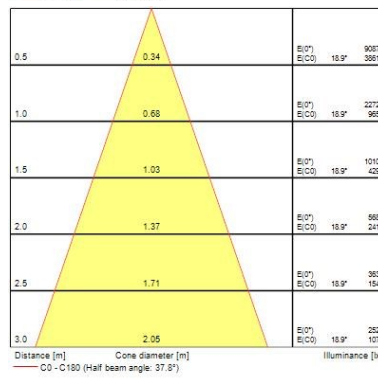

Myriad V Residential LED - Housing only

MYRDHS FL 2.7K PHDMEM BLK
2058019

DUN14 (outer)	05025768580194
Units per outer package	1
Packaging outer length / height (cm)	17.5
Packaging outer width (cm)	15.0
Packaging outer depth (cm)	17.5

PHOTOMETRY

TECHNICAL DRAWINGS