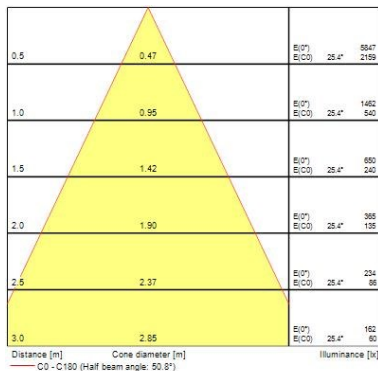

Expospot 50 adjustable

EXPOSPOT 50 ADJUSTABLE RA80 3000K WB WHITE
0060215

Lifetime data

Lumen maintenance - L70 B50	60000
Lumen maintenance - L70 B20	60000
Lumen maintenance - L70 B10	60000
Lumen maintenance - L80 B50	60000
Lumen maintenance - L80 B20	60000
Lumen maintenance - L80 B10	60000
Lumen maintenance - L90 B50	60000
Lumen maintenance - L90 B20	60000
Lumen maintenance - L90 B10	55000

Physical data

Housing colour	White
IP rating	IP20
IK rating	IK02
Reflector finish	Metallised
Nominal Product Width (mm)	121
Nominal Product Height (mm)	103
Weight (kg)	0.52
Recessed Depth (mm)	103

Packaging

Single packaging type	Carton
Product EAN number	5410288602158
Packaging single length / height (cm)	18.0
Packaging single width (cm)	18.0
Packaging single depth (cm)	16.0
DUN14 (outer)	05410288602158
Units per outer package	1
Packaging outer length / height (cm)	18.0
Packaging outer width (cm)	18.0
Packaging outer depth (cm)	16.0

PHOTOMETRY