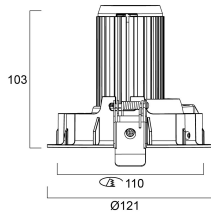

Physical data

Housing colour	White
IP rating	IP20
IK rating	IK02
Reflector finish	Metallised
Nominal Product Width (mm)	121
Nominal Product Height (mm)	103
Weight (kg)	0.52
Recessed Depth (mm)	103

Packaging

Single packaging type	Carton
Product EAN number	5410288602158
Packaging single length / height (cm)	18.0
Packaging single width (cm)	18.0
Packaging single depth (cm)	16.0
DUN14 (outer)	05410288602158
Units per outer package	1
Packaging outer length / height (cm)	18.0
Packaging outer width (cm)	18.0
Packaging outer depth (cm)	16.0

PHOTOMETRY

Expospot 50 adjustable

EXPOSPOT 50 ADJUSTABLE RA80 3000K WB WHITE

0060215

TECHNICAL DRAWINGS

SYLVANIA 0060215

 This luminaire contains built in LED lamps.

 } LED