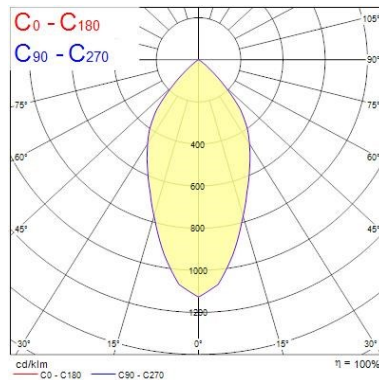

Expospot 50 adjustable

EXPOSPOT 50 ADJUSTABLE RA80 3000K WB WHITE
0060215

Lifetime data

Lumen maintenance - L70 B50	60000
Lumen maintenance - L70 B20	60000
Lumen maintenance - L70 B10	60000
Lumen maintenance - L80 B50	60000
Lumen maintenance - L80 B20	60000
Lumen maintenance - L80 B10	60000
Lumen maintenance - L90 B50	60000
Lumen maintenance - L90 B20	60000
Lumen maintenance - L90 B10	55000

Physical data

Housing colour	White
IP rating	IP20
IK rating	IK02
Reflector finish	Metallised
Nominal Product Width (mm)	121
Nominal Product Height (mm)	103
Weight (kg)	0.52
Recessed Depth (mm)	103

Packaging

Single packaging type	Carton
Product EAN number	5410288602158
Packaging single length / height (cm)	18.0
Packaging single width (cm)	18.0
Packaging single depth (cm)	16.0
DUN14 (outer)	05410288602158
Units per outer package	1
Packaging outer length / height (cm)	18.0
Packaging outer width (cm)	18.0
Packaging outer depth (cm)	16.0

PHOTOMETRY