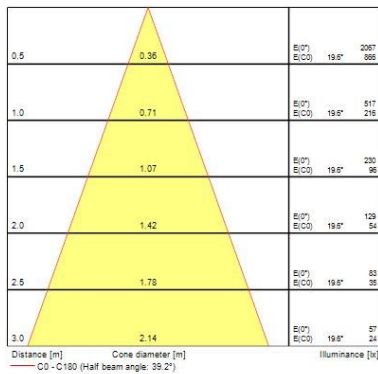

Myriad V LED - IP65 Glass Chrome Bezel MYRD IP ST 4K PHDMEM WHT CBEZ 2058938

Packaging

Single packaging type	Carton
Product EAN number	5025768589388
Packaging single length / height (cm)	17.5
Packaging single width (cm)	15.0
Packaging single depth (cm)	17.5
DUN14 (outer)	05025768589388
Units per outer package	1
Packaging outer length / height (cm)	17.5
Packaging outer width (cm)	15.0
Packaging outer depth (cm)	17.5

PHOTOMETRY

TECHNICAL DRAWINGS