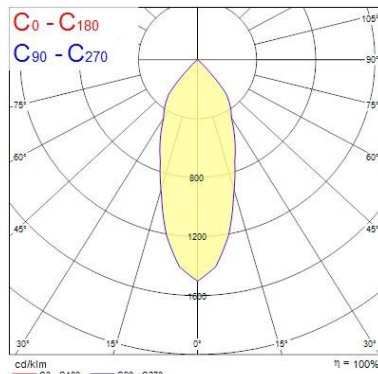

Myriad V LED - IP65 Glass Chrome Bezel MYRD IP ST 4K PHDMEM WHT CBEZ 2058938

Packaging

Single packaging type	Carton
Product EAN number	5025768589388
Packaging single length / height (cm)	17.5
Packaging single width (cm)	15.0
Packaging single depth (cm)	17.5
DUN14 (outer)	05025768589388
Units per outer package	1
Packaging outer length / height (cm)	17.5
Packaging outer width (cm)	15.0
Packaging outer depth (cm)	17.5

PHOTOMETRY

TECHNICAL DRAWINGS