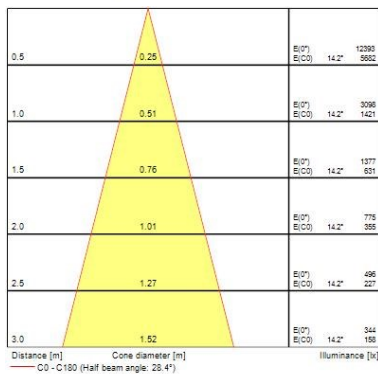

Myriad V LED - IP65 Glass Chrome Bezel MYRD IP ST 4K PHDMEM WHT CBEZ 2058938

Packaging

Single packaging type	Carton
Product EAN number	5025768589388
Packaging single length / height (cm)	17.5
Packaging single width (cm)	15.0
Packaging single depth (cm)	17.5
DUN14 (outer)	05025768589388
Units per outer package	1
Packaging outer length / height (cm)	17.5
Packaging outer width (cm)	15.0
Packaging outer depth (cm)	17.5

PHOTOMETRY

TECHNICAL DRAWINGS