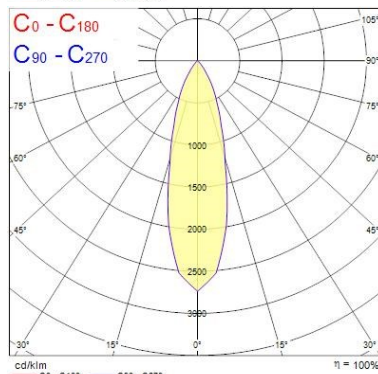

Myriad V LED - IP65 Glass Chrome Bezel MYRD IP ST 4K PHDMEM WHT CBEZ 2058938

Packaging

Single packaging type	Carton
Product EAN number	5025768589388
Packaging single length / height (cm)	17.5
Packaging single width (cm)	15.0
Packaging single depth (cm)	17.5
DUN14 (outer)	05025768589388
Units per outer package	1
Packaging outer length / height (cm)	17.5
Packaging outer width (cm)	15.0
Packaging outer depth (cm)	17.5

PHOTOMETRY

TECHNICAL DRAWINGS