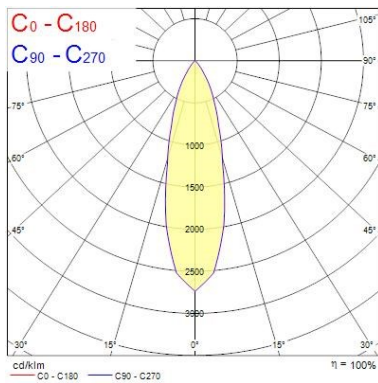

### Optical data

Fixture luminous flux (lm)	1132
Luminaire efficacy (lm/W)	113
LOR (%)	100
Colour temperature (K)	4000
CRI (Ra)	85
Adjustable chromaticity	N
Beam Angle (°)	28
Distribution type	Direct
Photobiological Risk Group	-

### Physical data

Housing colour	White Trim
IP rating	IP65
IK rating	IK02
Diffuser finish	White Trim Chrome Bezel
Reflector finish	Aluminium
Nominal Product Height (mm)	72
Nominal Product Diameter (mm)	90
Weight (kg)	0.44
Recessed Depth (mm)	72

### PHOTOMETRY

Distance [m]	Cone diameter [m]	E(0°) E(C0)	E(14.2°) E(C14.2)
0.5	0.25	12393	6682
1.0	0.51	3098	1421
1.5	0.76	1377	631
2.0	1.01	775	365
2.5	1.27	496	227
3.0	1.52	344	158

Distance [m] Cone diameter [m] Illuminance [lx]  
C0 - C180 (Half beam angle: 23.4°)