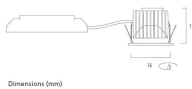

TECHNICAL DRAWINGS