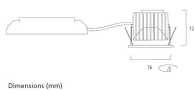

TECHNICAL DRAWINGS

Dimensions (mm)