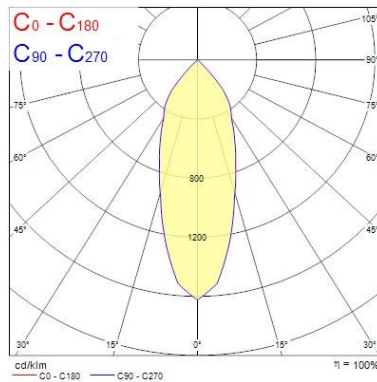

Myriad V LED - IP65 Glass Chrome Bezel

MYRD IP ST 3K PHDMEM WHT CBEZ
2058934

Product EAN number	5025768589340
Packaging single length / height (cm)	17.5
Packaging single width (cm)	15.0
Packaging single depth (cm)	17.5
DUN14 (outer)	05025768589340
Units per outer package	1
Packaging outer length / height (cm)	17.5
Packaging outer width (cm)	15.0
Packaging outer depth (cm)	17.5

PHOTOMETRY

TECHNICAL DRAWINGS