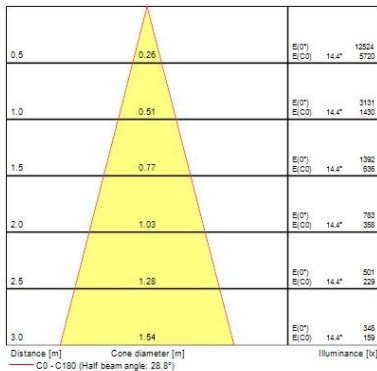

Myriad V LED - IP65 Glass Chrome Bezel

MYRD IP ST 3K PHDMEM WHT CBEZ
2058934

Product EAN number	5025768589340
Packaging single length / height (cm)	17.5
Packaging single width (cm)	15.0
Packaging single depth (cm)	17.5
DUN14 (outer)	05025768589340
Units per outer package	1
Packaging outer length / height (cm)	17.5
Packaging outer width (cm)	15.0
Packaging outer depth (cm)	17.5

PHOTOMETRY

TECHNICAL DRAWINGS