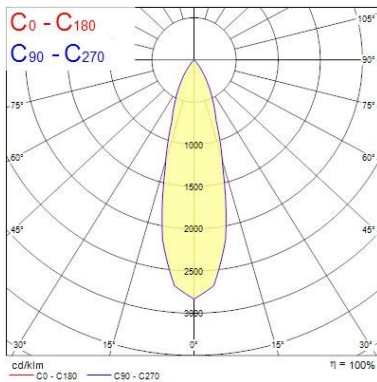

Myriad V LED - IP65 Glass Chrome Bezel

MYRD IP ST 3K PHDMEM WHT CBEZ
2058934

Product EAN number	5025768589340
Packaging single length / height (cm)	17.5
Packaging single width (cm)	15.0
Packaging single depth (cm)	17.5
DUN14 (outer)	05025768589340
Units per outer package	1
Packaging outer length / height (cm)	17.5
Packaging outer width (cm)	15.0
Packaging outer depth (cm)	17.5

PHOTOMETRY

TECHNICAL DRAWINGS