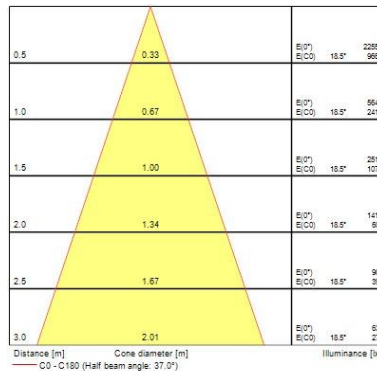

Myriad V LED - IP65 Glass Chrome Bezel

MYRD IP ST 3K PHDMEM WHT CBEZ
2058934

Product EAN number	5025768589340
Packaging single length / height (cm)	17.5
Packaging single width (cm)	15.0
Packaging single depth (cm)	17.5
DUN14 (outer)	05025768589340
Units per outer package	1
Packaging outer length / height (cm)	17.5
Packaging outer width (cm)	15.0
Packaging outer depth (cm)	17.5

PHOTOMETRY

TECHNICAL DRAWINGS