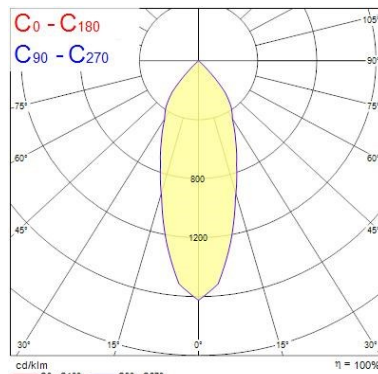

Myriad V Residential LED - Housing only MYRDHS ST 2.7K DALIEM WHT 2057984

DUN14 (outer)	05025768579846
Units per outer package	1
Packaging outer length / height (cm)	17.5
Packaging outer width (cm)	15.0
Packaging outer depth (cm)	17.5

PHOTOMETRY

TECHNICAL DRAWINGS