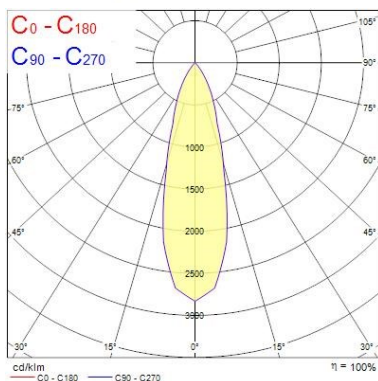

Myriad V Residential LED - Housing only MYRDHS ST 2.7K DALIEM WHT 2057984

DUN14 (outer)	05025768579846
Units per outer package	1
Packaging outer length / height (cm)	17.5
Packaging outer width (cm)	15.0
Packaging outer depth (cm)	17.5

PHOTOMETRY

TECHNICAL DRAWINGS