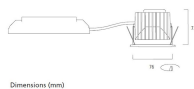

Lifetime data

Average life (Nominal) (h)	50000
----------------------------	-------

Physical data

Housing colour	White Trim
IP rating	IP20
IK rating	IK02
Diffuser finish	White Trim
Reflector finish	Aluminium
Nominal Product Height (mm)	72
Weight (kg)	1.39
Recessed Depth (mm)	72

Packaging

Single packaging type	Carton
Product EAN number	5025768579846
Packaging single length / height (cm)	17.5
Packaging single width (cm)	15.0
Packaging single depth (cm)	17.5

Myriad V Residential LED - Housing only MYRDHS ST 2.7K DALIEM WHT 2057984

DUN14 (outer)	05025768579846
Units per outer package	1
Packaging outer length / height (cm)	17.5
Packaging outer width (cm)	15.0
Packaging outer depth (cm)	17.5

PHOTOMETRY

TECHNICAL DRAWINGS

Myriad V Residential LED - Housing only MYRDHS ST 2.7K DALIEM WHT 2057984