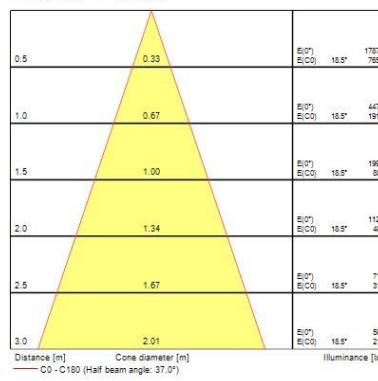

Myriad V Residential LED - Housing only MYRDHS ST 2.7K DALIEM WHT 2057984

DUN14 (outer)	05025768579846
Units per outer package	1
Packaging outer length / height (cm)	17.5
Packaging outer width (cm)	15.0
Packaging outer depth (cm)	17.5

PHOTOMETRY

TECHNICAL DRAWINGS