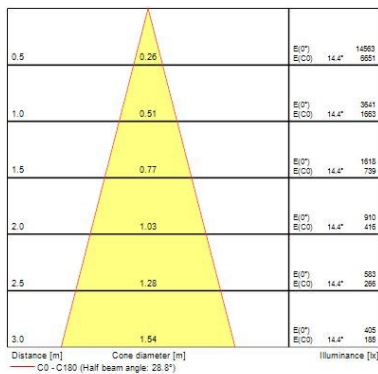

Myriad V Residential LED - Housing only MYRDHS ST 2.7K DALIEM WHT 2057984

DUN14 (outer)	05025768579846
Units per outer package	1
Packaging outer length / height (cm)	17.5
Packaging outer width (cm)	15.0
Packaging outer depth (cm)	17.5

PHOTOMETRY

TECHNICAL DRAWINGS