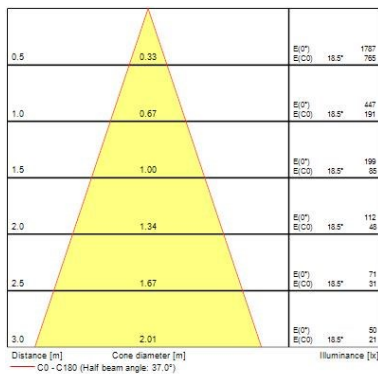

Myriad V LED - IP65 Glass Chrome Bezel MYRD IP ST 2.7K DALIEM WHT CBEZ 2058931

Packaging single length / height (cm)	17.5
Packaging single width (cm)	15.0
Packaging single depth (cm)	17.5
DUN14 (outer)	05025768589319
Units per outer package	1
Packaging outer length / height (cm)	17.5
Packaging outer width (cm)	15.0
Packaging outer depth (cm)	17.5

PHOTOMETRY

TECHNICAL DRAWINGS