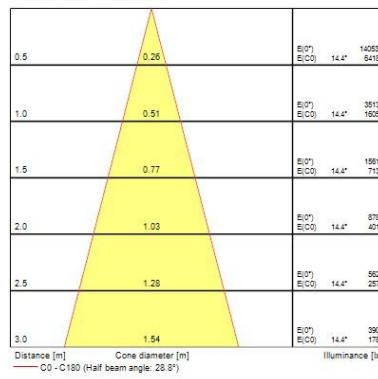

Myriad V LED - IP65 Glass Chrome Bezel MYRD IP ST 2.7K DALIEM WHT CBEZ 2058931

Packaging single length / height (cm)	17.5
Packaging single width (cm)	15.0
Packaging single depth (cm)	17.5
DUN14 (outer)	05025768589319
Units per outer package	1
Packaging outer length / height (cm)	17.5
Packaging outer width (cm)	15.0
Packaging outer depth (cm)	17.5

PHOTOMETRY

TECHNICAL DRAWINGS