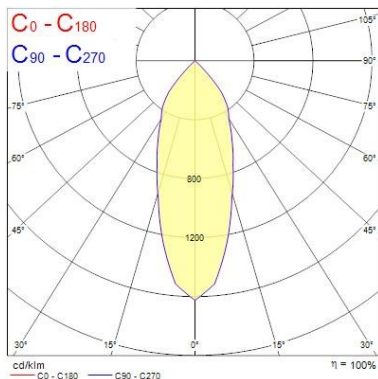

Myriad V LED - IP65 Glass Chrome Bezel MYRD IP ST 2.7K DALIEM WHT CBEZ 2058931

Packaging single length / height (cm)	17.5
Packaging single width (cm)	15.0
Packaging single depth (cm)	17.5
DUN14 (outer)	05025768589319
Units per outer package	1
Packaging outer length / height (cm)	17.5
Packaging outer width (cm)	15.0
Packaging outer depth (cm)	17.5

PHOTOMETRY

TECHNICAL DRAWINGS