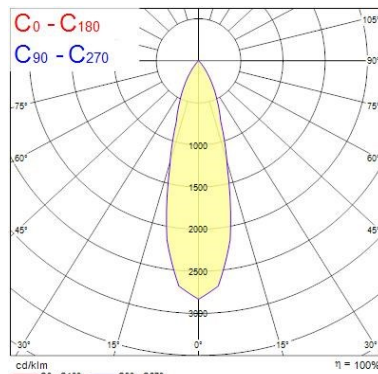

Myriad V LED - IP65 Glass Chrome Bezel MYRD IP ST 2.7K DALIEM WHT CBEZ 2058931

Packaging single length / height (cm)	17.5
Packaging single width (cm)	15.0
Packaging single depth (cm)	17.5
DUN14 (outer)	05025768589319
Units per outer package	1
Packaging outer length / height (cm)	17.5
Packaging outer width (cm)	15.0
Packaging outer depth (cm)	17.5

PHOTOMETRY

TECHNICAL DRAWINGS