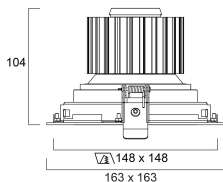

Physical data

Housing colour	White
IP rating	IP20
IK rating	IK02
Reflector finish	Metallised
Nominal Product Length (mm)	163
Nominal Product Width (mm)	163
Nominal Product Height (mm)	104
Weight (kg)	0.77
Recessed Depth (mm)	104

Packaging

Single packaging type	Carton
Product EAN number	5410288603483
Packaging single length / height (cm)	18.0
Packaging single width (cm)	18.0
Packaging single depth (cm)	16.0
DUN14 (outer)	05410288603483
Units per outer package	1
Packaging outer length / height (cm)	18.0
Packaging outer width (cm)	18.0
Packaging outer depth (cm)	16.0

PHOTOMETRY

Distance [m]	Cone diameter [m]	E ₀ [lx]	E ₁₀ [lx]	E ₃₀ [lx]
0.5	0.23	32366	13.2°	14966
1.0	0.47	8092	13.2°	3739
1.5	0.70	3596	13.2°	1562
2.0	0.94	2023	13.2°	905
2.5	1.17	1296	13.2°	596
3.0	1.41	899	13.2°	415

Distance [m] Cone diameter [m] Illuminance [lx]
C0 - C180 (Half beam angle: 26.4°)

Expospot 90 cardan

EXPOSPOT 90 MONO HO RA80 3000K NB WHITE

0060348

TECHNICAL DRAWINGS

SYLVANIA 0060348

 This luminaire contains built in LED lamps.