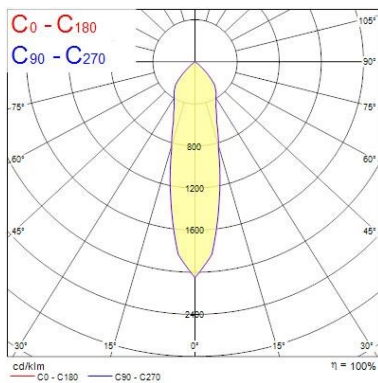

Expospot 90 cardan

EXPOSPOT 90 MONO HO RA80 3000K NB WHITE

0060348

Lifetime data

Lumen maintenance - L70 B50	60000
Lumen maintenance - L70 B20	60000
Lumen maintenance - L70 B10	60000
Lumen maintenance - L80 B50	60000
Lumen maintenance - L80 B20	60000
Lumen maintenance - L80 B10	60000
Lumen maintenance - L90 B50	60000
Lumen maintenance - L90 B20	60000
Lumen maintenance - L90 B10	55000

Physical data

Housing colour	White
IP rating	IP20
IK rating	IK02
Reflector finish	Metallised
Nominal Product Length (mm)	163
Nominal Product Width (mm)	163
Nominal Product Height (mm)	104
Weight (kg)	0.77
Recessed Depth (mm)	104

Packaging

Single packaging type	Carton
Product EAN number	5410288603483
Packaging single length / height (cm)	18.0
Packaging single width (cm)	18.0
Packaging single depth (cm)	16.0
DUN14 (outer)	05410288603483
Units per outer package	1
Packaging outer length / height (cm)	18.0
Packaging outer width (cm)	18.0
Packaging outer depth (cm)	16.0

PHOTOMETRY

Distance [m]	Cone diameter [m]	E₀ [lx]	E₁₀ [lx]	E₃₀ [lx]
0.5	0.23	32366	13.2°	14966
1.0	0.47	8092	13.2°	3739
1.5	0.70	3596	13.2°	1562
2.0	0.94	2023	13.2°	905
2.5	1.17	1296	13.2°	596
3.0	1.41	899	13.2°	415

Distance [m] Cone diameter [m] Illuminance [lx]
C0 - C180 (Half beam angle: 26.4°)