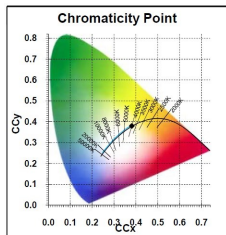

TECHNICAL DRAWINGS