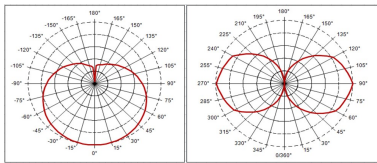

ToLEDo Superia T8 CCG and AC

ToLEDo SUPERIA T8 V4 2FT 1500LM 10W 840
0027101

Packaging single depth (cm)	4.6
DUN14 (outer)	15410288271016
Units per outer package	10
Packaging outer length / height (cm)	69.5
Packaging outer width (cm)	25.9
Packaging outer depth (cm)	12.2

Safety data

Breakage cleaning instructions	Not applicable
Special purpose lamp	No
Intended purpose	No
Suitable for household illumination	Yes
Safety message	Suitable for totally enclosed fixture

PHOTOMETRY