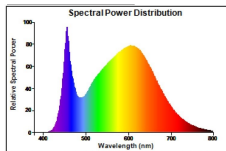

TECHNICAL DRAWINGS