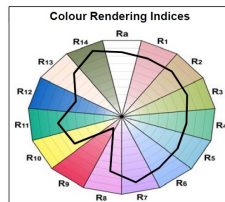

TECHNICAL DRAWINGS