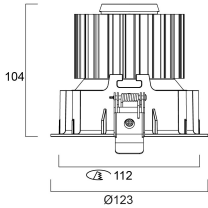

Expospot 90 fixed

EXPOSPOT 90 FIXED HO RA80 3000K WB WHITE

0060275

TECHNICAL DRAWINGS

SYLVANIA 0060275

This luminaire contains built in LED lamps.

} LED

The lamps cannot be changed in the luminaire.

874/2012