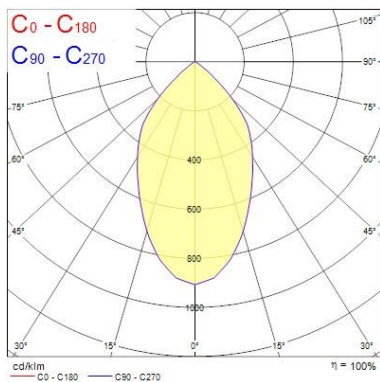

Expospot 90 fixed

EXPOSPOT 90 FIXED HO RA80 3000K WB WHITE

0060275

Lifetime data

Lumen maintenance - L70 B50	60000
Lumen maintenance - L70 B20	60000
Lumen maintenance - L70 B10	60000
Lumen maintenance - L80 B50	60000
Lumen maintenance - L80 B20	60000
Lumen maintenance - L80 B10	60000
Lumen maintenance - L90 B50	60000
Lumen maintenance - L90 B20	60000
Lumen maintenance - L90 B10	55000

Physical data

Housing colour	White
IP rating	IP20
IK rating	IK02
Reflector finish	Metallised
Nominal Product Width (mm)	123
Nominal Product Height (mm)	104
Weight (kg)	0.77
Recessed Depth (mm)	104

Packaging

Single packaging type	Carton
Product EAN number	5410288602752
Packaging single length / height (cm)	18.0
Packaging single width (cm)	18.0
Packaging single depth (cm)	16.0
DUN14 (outer)	05410288602752
Units per outer package	1
Packaging outer length / height (cm)	18.0
Packaging outer width (cm)	18.0
Packaging outer depth (cm)	16.0

PHOTOMETRY

Distance [m]	Cone diameter [m]	E₀ [lx]	E₁ [lx]	E₂ [lx]
0.5	0.60	1556	312	423
1.0	1.20	389	107	107
1.5	1.80	168	47	47
2.0	2.40	84	26	26
2.5	3.00	54	17	17
3.0	3.61	37	11	11

Distance [m] Cone diameter [m] Illuminance [lx]
C0 - C180 (Half beam angle: 62.0°)