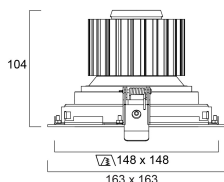

Physical data

Housing colour	White
IP rating	IP20
IK rating	IK02
Reflector finish	Metallised
Nominal Product Length (mm)	163
Nominal Product Width (mm)	163
Nominal Product Height (mm)	104
Weight (kg)	0.77
Recessed Depth (mm)	104

Packaging

Single packaging type	Carton
Product EAN number	5410288603858
Packaging single length / height (cm)	18.0
Packaging single width (cm)	18.0
Packaging single depth (cm)	16.0
DUN14 (outer)	05410288603858
Units per outer package	1
Packaging outer length / height (cm)	18.0
Packaging outer width (cm)	18.0
Packaging outer depth (cm)	16.0

PHOTOMETRY

Expospot 90 cardan

EXPOSPOT 90 MONO HO RA90 4000K MB WHITE

0060385

TECHNICAL DRAWINGS

SYLVANIA 0060385

 This luminaire contains built in LED lamps.

 } **LED**