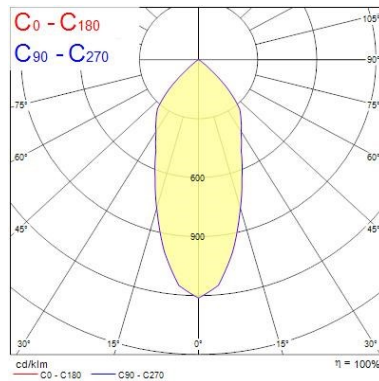

Expospot 90 cardan

EXPOSPOT 90 MONO HO RA90 4000K MB WHITE

0060385

Lifetime data

Lumen maintenance - L70 B50	60000
Lumen maintenance - L70 B20	60000
Lumen maintenance - L70 B10	60000
Lumen maintenance - L80 B50	60000
Lumen maintenance - L80 B20	60000
Lumen maintenance - L80 B10	60000
Lumen maintenance - L90 B50	60000
Lumen maintenance - L90 B20	60000
Lumen maintenance - L90 B10	55000

Physical data

Housing colour	White
IP rating	IP20
IK rating	IK02
Reflector finish	Metallised
Nominal Product Length (mm)	163
Nominal Product Width (mm)	163
Nominal Product Height (mm)	104
Weight (kg)	0.77
Recessed Depth (mm)	104

Packaging

Single packaging type	Carton
Product EAN number	5410288603858
Packaging single length / height (cm)	18.0
Packaging single width (cm)	18.0
Packaging single depth (cm)	16.0
DUN14 (outer)	05410288603858
Units per outer package	1
Packaging outer length / height (cm)	18.0
Packaging outer width (cm)	18.0
Packaging outer depth (cm)	16.0

PHOTOMETRY