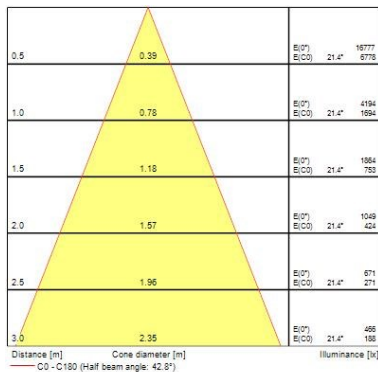

Expospot 90 cardan

EXPOSPOT 90 MONO HO RA90 4000K MB WHITE

0060385

Lifetime data

Lumen maintenance - L70 B50	60000
Lumen maintenance - L70 B20	60000
Lumen maintenance - L70 B10	60000
Lumen maintenance - L80 B50	60000
Lumen maintenance - L80 B20	60000
Lumen maintenance - L80 B10	60000
Lumen maintenance - L90 B50	60000
Lumen maintenance - L90 B20	60000
Lumen maintenance - L90 B10	55000

Physical data

Housing colour	White
IP rating	IP20
IK rating	IK02
Reflector finish	Metallised
Nominal Product Length (mm)	163
Nominal Product Width (mm)	163
Nominal Product Height (mm)	104
Weight (kg)	0.77
Recessed Depth (mm)	104

Packaging

Single packaging type	Carton
Product EAN number	5410288603858
Packaging single length / height (cm)	18.0
Packaging single width (cm)	18.0
Packaging single depth (cm)	16.0
DUN14 (outer)	05410288603858
Units per outer package	1
Packaging outer length / height (cm)	18.0
Packaging outer width (cm)	18.0
Packaging outer depth (cm)	16.0

PHOTOMETRY