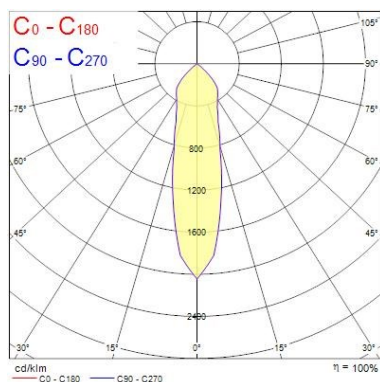

Expospot 90 cardan

EXPOSPOT 90 TRIO HO RA90 3000K NB WHITE

0060378

Lifetime data

Lumen maintenance - L70 B50	60000
Lumen maintenance - L70 B20	60000
Lumen maintenance - L70 B10	60000
Lumen maintenance - L80 B50	60000
Lumen maintenance - L80 B20	60000
Lumen maintenance - L80 B10	60000
Lumen maintenance - L90 B50	60000
Lumen maintenance - L90 B20	60000
Lumen maintenance - L90 B10	55000

Physical data

Housing colour	White
IP rating	IP20
IK rating	IK02
Reflector finish	Metallised
Nominal Product Length (mm)	437
Nominal Product Width (mm)	163
Nominal Product Height (mm)	104
Weight (kg)	2.75
Recessed Depth (mm)	104

Packaging

Single packaging type	Carton
Product EAN number	5410288603780
Packaging single length / height (cm)	50.0
Packaging single width (cm)	30.0
Packaging single depth (cm)	20.0
DUN14 (outer)	05410288603780
Units per outer package	1
Packaging outer length / height (cm)	50.0
Packaging outer width (cm)	30.0
Packaging outer depth (cm)	20.0

PHOTOMETRY

Distance [m]	Cone diameter [m]	E₀ [lx]	E₁ [lx]	E₂ [lx]
0.5	0.23	2780	1317	1261
1.0	0.46	689	321	310
1.5	0.69	308	142	142
2.0	0.92	173	80	80
2.5	1.15	110	51	51
3.0	1.39	76	35	35