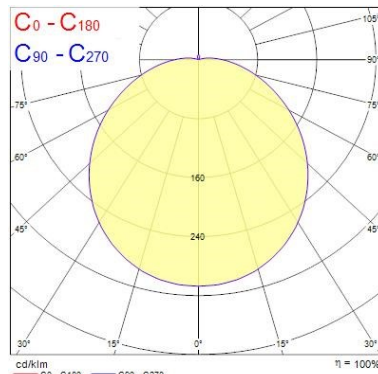

Giotto LED 335

GIOTTO 335 MM LED G2 3000K RECESSED 1-10V EMERGENCY
3034819

IK rating	IK10
Diffuser finish	Opal
Diffuser material	Polycarbonate
Nominal Product Length (mm)	335
Nominal Product Width (mm)	335
Nominal Product Height (mm)	110
Weight (kg)	1.5

Packaging

Single packaging type	Carton
Product EAN number	8711971348191
Packaging single length / height (cm)	35.7
Packaging single width (cm)	35.7
Packaging single depth (cm)	10.6
DUN14 (outer)	08711971348191
Units per outer package	1
Packaging outer length / height (cm)	35.7
Packaging outer width (cm)	35.7
Packaging outer depth (cm)	10.6

PHOTOMETRY