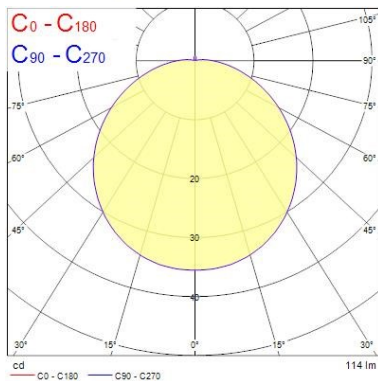

Giotto LED 335

GIOTTO 335 MM LED G2 3000K RECESSED 1-10V EMERGENCY
3034819

IK rating	IK10
Diffuser finish	Opal
Diffuser material	Polycarbonate
Nominal Product Length (mm)	335
Nominal Product Width (mm)	335
Nominal Product Height (mm)	110
Weight (kg)	1.5

Packaging

Single packaging type	Carton
Product EAN number	8711971348191
Packaging single length / height (cm)	35.7
Packaging single width (cm)	35.7
Packaging single depth (cm)	10.6
DUN14 (outer)	08711971348191
Units per outer package	1
Packaging outer length / height (cm)	35.7
Packaging outer width (cm)	35.7
Packaging outer depth (cm)	10.6

PHOTOMETRY