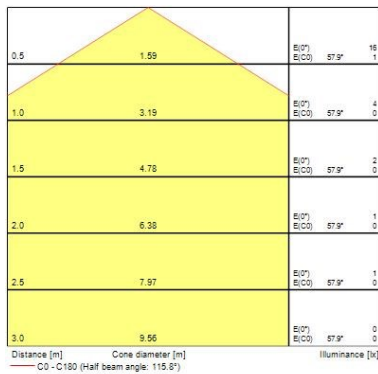

Giotto LED 335

GIOTTO 335 MM LED G2 3000K RECESSED 1-10V EMERGENCY
3034819

IK rating	IK10
Diffuser finish	Opal
Diffuser material	Polycarbonate
Nominal Product Length (mm)	335
Nominal Product Width (mm)	335
Nominal Product Height (mm)	110
Weight (kg)	1.5

Packaging

Single packaging type	Carton
Product EAN number	8711971348191
Packaging single length / height (cm)	35.7
Packaging single width (cm)	35.7
Packaging single depth (cm)	10.6
DUN14 (outer)	08711971348191
Units per outer package	1
Packaging outer length / height (cm)	35.7
Packaging outer width (cm)	35.7
Packaging outer depth (cm)	10.6

PHOTOMETRY