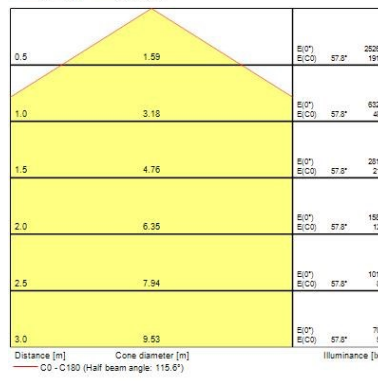

Giotto LED 335

GIOTTO 335 MM LED G2 3000K RECESSED 1-10V EMERGENCY
3034819

IK rating	IK10
Diffuser finish	Opal
Diffuser material	Polycarbonate
Nominal Product Length (mm)	335
Nominal Product Width (mm)	335
Nominal Product Height (mm)	110
Weight (kg)	1.5

Packaging

Single packaging type	Carton
Product EAN number	8711971348191
Packaging single length / height (cm)	35.7
Packaging single width (cm)	35.7
Packaging single depth (cm)	10.6
DUN14 (outer)	08711971348191
Units per outer package	1
Packaging outer length / height (cm)	35.7
Packaging outer width (cm)	35.7
Packaging outer depth (cm)	10.6

PHOTOMETRY