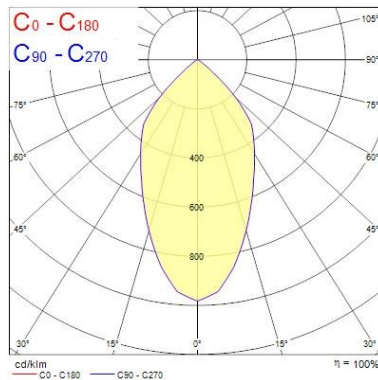

Expospot 90 cardan

EXPOSPOT 90 CARDAN HO RA90 3000K WB WHITE

0060371

Lifetime data

Lumen maintenance - L70 B50	60000
Lumen maintenance - L70 B20	60000
Lumen maintenance - L70 B10	60000
Lumen maintenance - L80 B50	60000
Lumen maintenance - L80 B20	60000
Lumen maintenance - L80 B10	60000
Lumen maintenance - L90 B50	60000
Lumen maintenance - L90 B20	60000
Lumen maintenance - L90 B10	55000

Physical data

Housing colour	White
IP rating	IP20
IK rating	IK02
Reflector finish	Metallised
Nominal Product Width (mm)	163
Nominal Product Height (mm)	104
Weight (kg)	0.77
Recessed Depth (mm)	104

Packaging

Single packaging type	Carton
Product EAN number	5410288603711
Packaging single length / height (cm)	18.0
Packaging single width (cm)	18.0
Packaging single depth (cm)	16.0
DUN14 (outer)	05410288603711
Units per outer package	1
Packaging outer length / height (cm)	18.0
Packaging outer width (cm)	18.0
Packaging outer depth (cm)	16.0

PHOTOMETRY