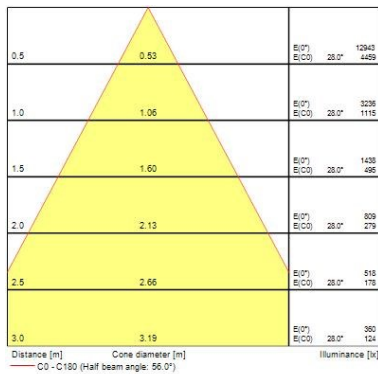

Expospot 90 cardan

EXPOSPOT 90 CARDAN HO RA90 3000K WB WHITE

0060371

Lifetime data

Lumen maintenance - L70 B50	60000
Lumen maintenance - L70 B20	60000
Lumen maintenance - L70 B10	60000
Lumen maintenance - L80 B50	60000
Lumen maintenance - L80 B20	60000
Lumen maintenance - L80 B10	60000
Lumen maintenance - L90 B50	60000
Lumen maintenance - L90 B20	60000
Lumen maintenance - L90 B10	55000

Physical data

Housing colour	White
IP rating	IP20
IK rating	IK02
Reflector finish	Metallised
Nominal Product Width (mm)	163
Nominal Product Height (mm)	104
Weight (kg)	0.77
Recessed Depth (mm)	104

Packaging

Single packaging type	Carton
Product EAN number	5410288603711
Packaging single length / height (cm)	18.0
Packaging single width (cm)	18.0
Packaging single depth (cm)	16.0
DUN14 (outer)	05410288603711
Units per outer package	1
Packaging outer length / height (cm)	18.0
Packaging outer width (cm)	18.0
Packaging outer depth (cm)	16.0

PHOTOMETRY