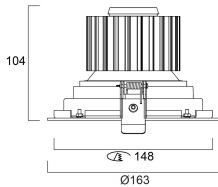

Expospot 90 cardan

EXPOSPOT 90 CARDAN HO RA90 3000K WB WHITE

0060371

TECHNICAL DRAWINGS

SYLVANIA 0060371

This luminaire contains built in LED lamps.

} **LED**

The lamps cannot be changed in the luminaire.

874/2012