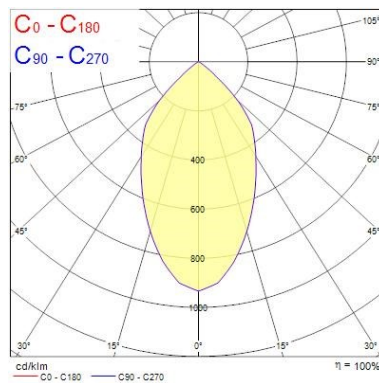

Expospot 90 cardan

EXPOSPOT 90 TRIO HO RA80 4000K WB WHITE

0060368

Lifetime data

Lumen maintenance - L70 B50	60000
Lumen maintenance - L70 B20	60000
Lumen maintenance - L70 B10	60000
Lumen maintenance - L80 B50	60000
Lumen maintenance - L80 B20	60000
Lumen maintenance - L80 B10	60000
Lumen maintenance - L90 B50	60000
Lumen maintenance - L90 B20	60000
Lumen maintenance - L90 B10	55000

Physical data

Housing colour	White
IP rating	IP20
IK rating	IK02
Reflector finish	Metallised
Nominal Product Length (mm)	437
Nominal Product Width (mm)	163
Nominal Product Height (mm)	104
Weight (kg)	2.75
Recessed Depth (mm)	104

Packaging

Single packaging type	Carton
Product EAN number	5410288603681
Packaging single length / height (cm)	50.0
Packaging single width (cm)	30.0
Packaging single depth (cm)	20.0
DUN14 (outer)	05410288603681
Units per outer package	1
Packaging outer length / height (cm)	50.0
Packaging outer width (cm)	30.0
Packaging outer depth (cm)	20.0

PHOTOMETRY