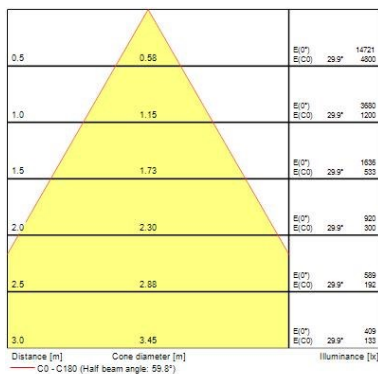

Expospot 90 cardan

EXPOSPOT 90 TRIO HO RA80 4000K WB WHITE

0060368

Lifetime data

Lumen maintenance - L70 B50	60000
Lumen maintenance - L70 B20	60000
Lumen maintenance - L70 B10	60000
Lumen maintenance - L80 B50	60000
Lumen maintenance - L80 B20	60000
Lumen maintenance - L80 B10	60000
Lumen maintenance - L90 B50	60000
Lumen maintenance - L90 B20	60000
Lumen maintenance - L90 B10	55000

Physical data

Housing colour	White
IP rating	IP20
IK rating	IK02
Reflector finish	Metallised
Nominal Product Length (mm)	437
Nominal Product Width (mm)	163
Nominal Product Height (mm)	104
Weight (kg)	2.75
Recessed Depth (mm)	104

Packaging

Single packaging type	Carton
Product EAN number	5410288603681
Packaging single length / height (cm)	50.0
Packaging single width (cm)	30.0
Packaging single depth (cm)	20.0
DUN14 (outer)	05410288603681
Units per outer package	1
Packaging outer length / height (cm)	50.0
Packaging outer width (cm)	30.0
Packaging outer depth (cm)	20.0

PHOTOMETRY