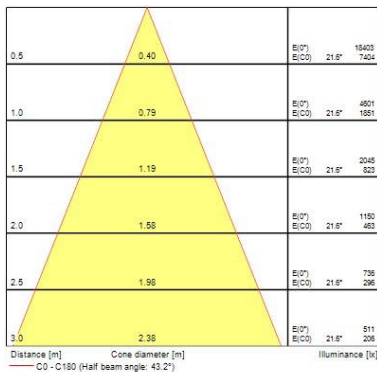

Expospot 90 cardan

EXPOSPOT 90 TRIO HO RA80 4000K MB WHITE

0060367

Lifetime data

Lumen maintenance - L70 B50	60000
Lumen maintenance - L70 B20	60000
Lumen maintenance - L70 B10	60000
Lumen maintenance - L80 B50	60000
Lumen maintenance - L80 B20	60000
Lumen maintenance - L80 B10	60000
Lumen maintenance - L90 B50	60000
Lumen maintenance - L90 B20	60000
Lumen maintenance - L90 B10	55000

Physical data

Housing colour	White
IP rating	IP20
IK rating	IK02
Reflector finish	Metallised
Nominal Product Length (mm)	437
Nominal Product Width (mm)	163
Nominal Product Height (mm)	104
Weight (kg)	2.75
Recessed Depth (mm)	104

Packaging

Single packaging type	Carton
Product EAN number	5410288603674
Packaging single length / height (cm)	50.0
Packaging single width (cm)	30.0
Packaging single depth (cm)	20.0
DUN14 (outer)	05410288603674
Units per outer package	1
Packaging outer length / height (cm)	50.0
Packaging outer width (cm)	30.0
Packaging outer depth (cm)	20.0

PHOTOMETRY