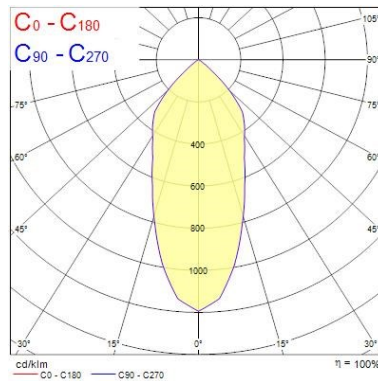

Expospot 90 cardan

EXPOSPOT 90 TRIO HO RA80 4000K MB WHITE

0060367

Lifetime data

Lumen maintenance - L70 B50	60000
Lumen maintenance - L70 B20	60000
Lumen maintenance - L70 B10	60000
Lumen maintenance - L80 B50	60000
Lumen maintenance - L80 B20	60000
Lumen maintenance - L80 B10	60000
Lumen maintenance - L90 B50	60000
Lumen maintenance - L90 B20	60000
Lumen maintenance - L90 B10	55000

Physical data

Housing colour	White
IP rating	IP20
IK rating	IK02
Reflector finish	Metallised
Nominal Product Length (mm)	437
Nominal Product Width (mm)	163
Nominal Product Height (mm)	104
Weight (kg)	2.75
Recessed Depth (mm)	104

Packaging

Single packaging type	Carton
Product EAN number	5410288603674
Packaging single length / height (cm)	50.0
Packaging single width (cm)	30.0
Packaging single depth (cm)	20.0
DUN14 (outer)	05410288603674
Units per outer package	1
Packaging outer length / height (cm)	50.0
Packaging outer width (cm)	30.0
Packaging outer depth (cm)	20.0

PHOTOMETRY