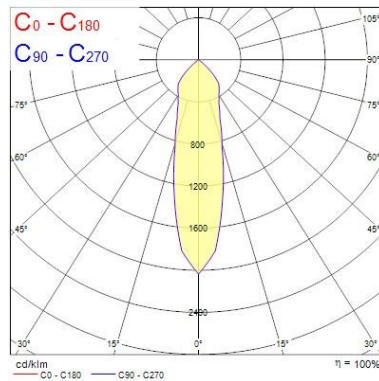

Expospot 90 cardan

EXPOSPOT 90 TRIO HO RA80 4000K NB WHITE

0060366

Lifetime data

Lumen maintenance - L70 B50	60000
Lumen maintenance - L70 B20	60000
Lumen maintenance - L70 B10	60000
Lumen maintenance - L80 B50	60000
Lumen maintenance - L80 B20	60000
Lumen maintenance - L80 B10	60000
Lumen maintenance - L90 B50	60000
Lumen maintenance - L90 B20	60000
Lumen maintenance - L90 B10	55000

Physical data

Housing colour	White
IP rating	IP20
IK rating	IK02
Reflector finish	Metallised
Nominal Product Length (mm)	437
Nominal Product Width (mm)	163
Nominal Product Height (mm)	104
Weight (kg)	2.75
Recessed Depth (mm)	104

Packaging

Single packaging type	Carton
Product EAN number	5410288603667
Packaging single length / height (cm)	50.0
Packaging single width (cm)	30.0
Packaging single depth (cm)	20.0
DUN14 (outer)	05410288603667
Units per outer package	1
Packaging outer length / height (cm)	50.0
Packaging outer width (cm)	30.0
Packaging outer depth (cm)	20.0

PHOTOMETRY