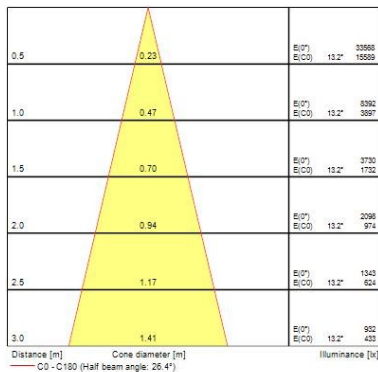

Expospot 90 cardan

EXPOSPOT 90 TRIO HO RA80 4000K NB WHITE

0060366

Lifetime data

Lumen maintenance - L70 B50	60000
Lumen maintenance - L70 B20	60000
Lumen maintenance - L70 B10	60000
Lumen maintenance - L80 B50	60000
Lumen maintenance - L80 B20	60000
Lumen maintenance - L80 B10	60000
Lumen maintenance - L90 B50	60000
Lumen maintenance - L90 B20	60000
Lumen maintenance - L90 B10	55000

Physical data

Housing colour	White
IP rating	IP20
IK rating	IK02
Reflector finish	Metallised
Nominal Product Length (mm)	437
Nominal Product Width (mm)	163
Nominal Product Height (mm)	104
Weight (kg)	2.75
Recessed Depth (mm)	104

Packaging

Single packaging type	Carton
Product EAN number	5410288603667
Packaging single length / height (cm)	50.0
Packaging single width (cm)	30.0
Packaging single depth (cm)	20.0
DUN14 (outer)	05410288603667
Units per outer package	1
Packaging outer length / height (cm)	50.0
Packaging outer width (cm)	30.0
Packaging outer depth (cm)	20.0

PHOTOMETRY