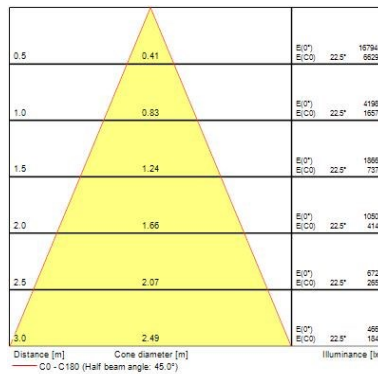

Expospot 90 cardan

EXPOSPOT 90 TRIO HO RA80 3000K MB WHITE

0060355

Lifetime data

Lumen maintenance - L70 B50	60000
Lumen maintenance - L70 B20	60000
Lumen maintenance - L70 B10	60000
Lumen maintenance - L80 B50	60000
Lumen maintenance - L80 B20	60000
Lumen maintenance - L80 B10	60000
Lumen maintenance - L90 B50	60000
Lumen maintenance - L90 B20	60000
Lumen maintenance - L90 B10	55000

Physical data

Housing colour	White
IP rating	IP20
IK rating	IK02
Reflector finish	Metallised
Nominal Product Length (mm)	437
Nominal Product Width (mm)	163
Nominal Product Height (mm)	104
Weight (kg)	2.75
Recessed Depth (mm)	104

Packaging

Single packaging type	Carton
Product EAN number	5410288603551
Packaging single length / height (cm)	50.0
Packaging single width (cm)	30.0
Packaging single depth (cm)	20.0
DUN14 (outer)	05410288603551
Units per outer package	1
Packaging outer length / height (cm)	50.0
Packaging outer width (cm)	30.0
Packaging outer depth (cm)	20.0

PHOTOMETRY