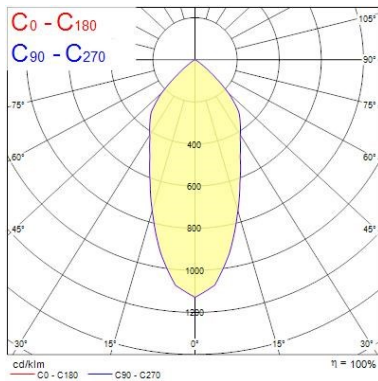

Expospot 90 cardan

EXPOSPOT 90 TRIO HO RA80 3000K MB WHITE

0060355

Lifetime data

Lumen maintenance - L70 B50	60000
Lumen maintenance - L70 B20	60000
Lumen maintenance - L70 B10	60000
Lumen maintenance - L80 B50	60000
Lumen maintenance - L80 B20	60000
Lumen maintenance - L80 B10	60000
Lumen maintenance - L90 B50	60000
Lumen maintenance - L90 B20	60000
Lumen maintenance - L90 B10	55000

Physical data

Housing colour	White
IP rating	IP20
IK rating	IK02
Reflector finish	Metallised
Nominal Product Length (mm)	437
Nominal Product Width (mm)	163
Nominal Product Height (mm)	104
Weight (kg)	2.75
Recessed Depth (mm)	104

Packaging

Single packaging type	Carton
Product EAN number	5410288603551
Packaging single length / height (cm)	50.0
Packaging single width (cm)	30.0
Packaging single depth (cm)	20.0
DUN14 (outer)	05410288603551
Units per outer package	1
Packaging outer length / height (cm)	50.0
Packaging outer width (cm)	30.0
Packaging outer depth (cm)	20.0

PHOTOMETRY