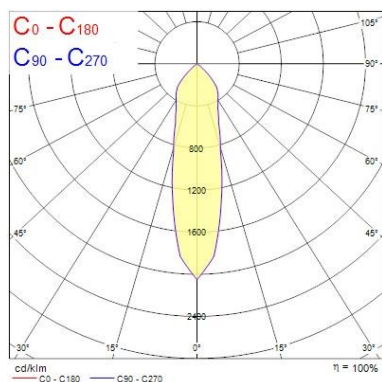

Expospot 90 cardan

EXPOSPOT 90 TRIO HO RA80 3000K NB WHITE

0060354

Lifetime data

Lumen maintenance - L70 B50	60000
Lumen maintenance - L70 B20	60000
Lumen maintenance - L70 B10	60000
Lumen maintenance - L80 B50	60000
Lumen maintenance - L80 B20	60000
Lumen maintenance - L80 B10	60000
Lumen maintenance - L90 B50	60000
Lumen maintenance - L90 B20	60000
Lumen maintenance - L90 B10	55000

Physical data

Housing colour	White
IP rating	IP20
IK rating	IK02
Reflector finish	Metallised
Nominal Product Length (mm)	437
Nominal Product Width (mm)	163
Nominal Product Height (mm)	104
Weight (kg)	2.75
Recessed Depth (mm)	104

Packaging

Single packaging type	Carton
Product EAN number	5410288603544
Packaging single length / height (cm)	50.0
Packaging single width (cm)	30.0
Packaging single depth (cm)	20.0
DUN14 (outer)	05410288603544
Units per outer package	1
Packaging outer length / height (cm)	50.0
Packaging outer width (cm)	30.0
Packaging outer depth (cm)	20.0

PHOTOMETRY

Distance [m]	Cone diameter [m]	E₀ [lx]	E_{1/2} [lx]	E_{1/3} [lx]
0.5	0.23	32366	13.2°	14985
1.0	0.47	8092	13.2°	3739
1.5	0.70	3596	13.2°	1662
2.0	0.94	2023	13.2°	935
2.5	1.17	1296	13.2°	596
3.0	1.41	899	13.2°	415