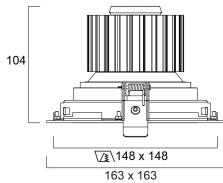

Expospot 90 cardan

EXPOSPOT 90 MONO HO RA80 3000K WB WHITE

0060350

TECHNICAL DRAWINGS

SYLVANIA 0060350

This luminaire contains built in LED lamps.

} LED

The lamps cannot be changed in the luminaire.

874/2012