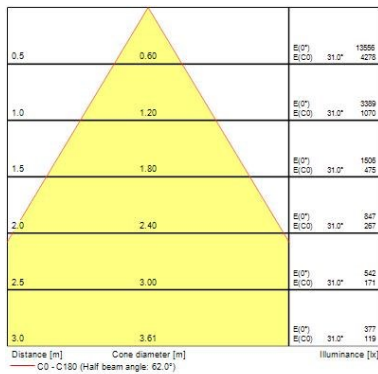

Expospot 90 cardan

EXPOSPOT 90 MONO HO RA80 3000K WB WHITE

0060350

Lifetime data

Lumen maintenance - L70 B50	60000
Lumen maintenance - L70 B20	60000
Lumen maintenance - L70 B10	60000
Lumen maintenance - L80 B50	60000
Lumen maintenance - L80 B20	60000
Lumen maintenance - L80 B10	60000
Lumen maintenance - L90 B50	60000
Lumen maintenance - L90 B20	60000
Lumen maintenance - L90 B10	55000

Physical data

Housing colour	White
IP rating	IP20
IK rating	IK02
Reflector finish	Metallised
Nominal Product Length (mm)	163
Nominal Product Width (mm)	163
Nominal Product Height (mm)	104
Weight (kg)	0.77
Recessed Depth (mm)	104

Packaging

Single packaging type	Carton
Product EAN number	5410288603506
Packaging single length / height (cm)	18.0
Packaging single width (cm)	18.0
Packaging single depth (cm)	16.0
DUN14 (outer)	05410288603506
Units per outer package	1
Packaging outer length / height (cm)	18.0
Packaging outer width (cm)	18.0
Packaging outer depth (cm)	16.0

PHOTOMETRY