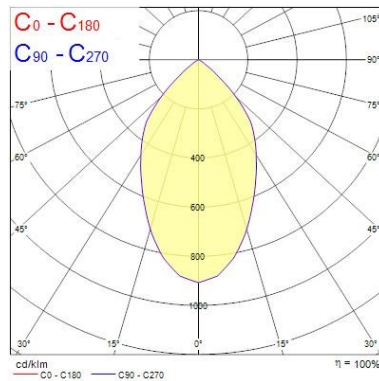

Expospot 90 cardan

EXPOSPOT 90 MONO HO RA80 3000K WB WHITE

0060350

Lifetime data

Lumen maintenance - L70 B50	60000
Lumen maintenance - L70 B20	60000
Lumen maintenance - L70 B10	60000
Lumen maintenance - L80 B50	60000
Lumen maintenance - L80 B20	60000
Lumen maintenance - L80 B10	60000
Lumen maintenance - L90 B50	60000
Lumen maintenance - L90 B20	60000
Lumen maintenance - L90 B10	55000

Physical data

Housing colour	White
IP rating	IP20
IK rating	IK02
Reflector finish	Metallised
Nominal Product Length (mm)	163
Nominal Product Width (mm)	163
Nominal Product Height (mm)	104
Weight (kg)	0.77
Recessed Depth (mm)	104

Packaging

Single packaging type	Carton
Product EAN number	5410288603506
Packaging single length / height (cm)	18.0
Packaging single width (cm)	18.0
Packaging single depth (cm)	16.0
DUN14 (outer)	05410288603506
Units per outer package	1
Packaging outer length / height (cm)	18.0
Packaging outer width (cm)	18.0
Packaging outer depth (cm)	16.0

PHOTOMETRY