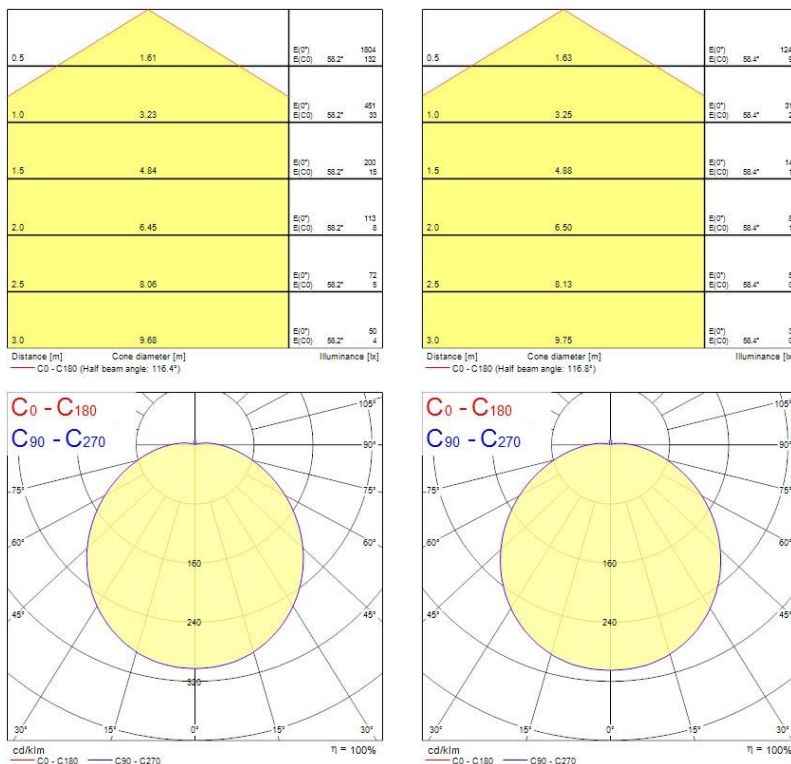

Giotto LED 305

GIOTTO 305 MM LED G2 3000K RECESSED EMERGENCY
3034783

Diffuser finish	Opal
Diffuser material	Polycarbonate
Nominal Product Length (mm)	305
Nominal Product Width (mm)	305
Nominal Product Height (mm)	104
Weight (kg)	1.41

Packaging

Single packaging type	Carton
Product EAN number	8711971347835
Packaging single length / height (cm)	32.5
Packaging single width (cm)	32.5
Packaging single depth (cm)	10.0
DUN14 (outer)	08711971347835
Units per outer package	1
Packaging outer length / height (cm)	32.5
Packaging outer width (cm)	32.5
Packaging outer depth (cm)	10.0

PHOTOMETRY

TECHNICAL DRAWINGS