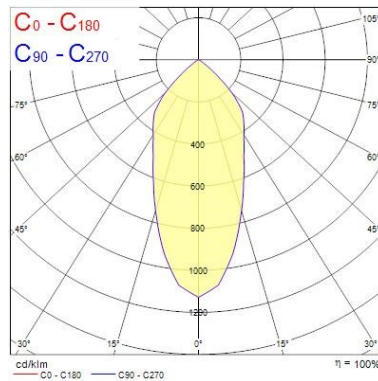

Expospot 90 cardan

EXPOSPOT 90 MONO HO RA80 3000K MB WHITE

0060349

Lifetime data

Lumen maintenance - L70 B50	60000
Lumen maintenance - L70 B20	60000
Lumen maintenance - L70 B10	60000
Lumen maintenance - L80 B50	60000
Lumen maintenance - L80 B20	60000
Lumen maintenance - L80 B10	60000
Lumen maintenance - L90 B50	60000
Lumen maintenance - L90 B20	60000
Lumen maintenance - L90 B10	55000

Physical data

Housing colour	White
IP rating	IP20
IK rating	IK02
Reflector finish	Metallised
Nominal Product Length (mm)	163
Nominal Product Width (mm)	163
Nominal Product Height (mm)	104
Weight (kg)	0.77
Recessed Depth (mm)	104

Packaging

Single packaging type	Carton
Product EAN number	5410288603490
Packaging single length / height (cm)	18.0
Packaging single width (cm)	18.0
Packaging single depth (cm)	16.0
DUN14 (outer)	05410288603490
Units per outer package	1
Packaging outer length / height (cm)	18.0
Packaging outer width (cm)	18.0
Packaging outer depth (cm)	16.0

PHOTOMETRY