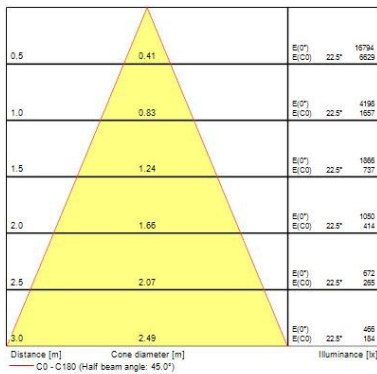

Expospot 90 cardan

EXPOSPOT 90 MONO HO RA80 3000K MB WHITE

0060349

Lifetime data

Lumen maintenance - L70 B50	60000
Lumen maintenance - L70 B20	60000
Lumen maintenance - L70 B10	60000
Lumen maintenance - L80 B50	60000
Lumen maintenance - L80 B20	60000
Lumen maintenance - L80 B10	60000
Lumen maintenance - L90 B50	60000
Lumen maintenance - L90 B20	60000
Lumen maintenance - L90 B10	55000

Physical data

Housing colour	White
IP rating	IP20
IK rating	IK02
Reflector finish	Metallised
Nominal Product Length (mm)	163
Nominal Product Width (mm)	163
Nominal Product Height (mm)	104
Weight (kg)	0.77
Recessed Depth (mm)	104

Packaging

Single packaging type	Carton
Product EAN number	5410288603490
Packaging single length / height (cm)	18.0
Packaging single width (cm)	18.0
Packaging single depth (cm)	16.0
DUN14 (outer)	05410288603490
Units per outer package	1
Packaging outer length / height (cm)	18.0
Packaging outer width (cm)	18.0
Packaging outer depth (cm)	16.0

PHOTOMETRY