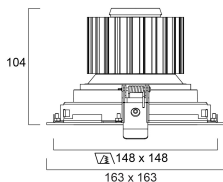

Expospot 90 cardan

EXPOSPOT 90 MONO HO RA80 3000K MB WHITE

0060349

TECHNICAL DRAWINGS

SYLVANIA 0060349

This luminaire contains built in LED lamps.

The lamps cannot be changed in the luminaire.

874/2012