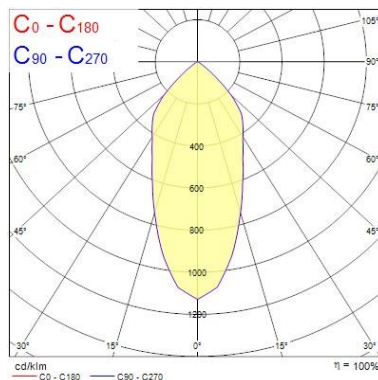

Expospot 90 cardan

EXPOSPOT 90 CARDAN HO RA80 3000K MB WHITE

0060346

Lifetime data

Lumen maintenance - L70 B50	60000
Lumen maintenance - L70 B20	60000
Lumen maintenance - L70 B10	60000
Lumen maintenance - L80 B50	60000
Lumen maintenance - L80 B20	60000
Lumen maintenance - L80 B10	60000
Lumen maintenance - L90 B50	60000
Lumen maintenance - L90 B20	60000
Lumen maintenance - L90 B10	55000

Physical data

Housing colour	White
IP rating	IP20
IK rating	IK02
Reflector finish	Metallised
Nominal Product Width (mm)	163
Nominal Product Height (mm)	104
Weight (kg)	0.77
Recessed Depth (mm)	104

Packaging

Single packaging type	Carton
Product EAN number	5410288603469
Packaging single length / height (cm)	18.0
Packaging single width (cm)	18.0
Packaging single depth (cm)	16.0
DUN14 (outer)	05410288603469
Units per outer package	1
Packaging outer length / height (cm)	18.0
Packaging outer width (cm)	18.0
Packaging outer depth (cm)	16.0

PHOTOMETRY