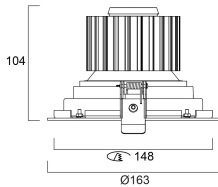

Physical data

Housing colour	White
IP rating	IP20
IK rating	IK02
Reflector finish	Metallised
Nominal Product Width (mm)	163
Nominal Product Height (mm)	104
Weight (kg)	0.77
Recessed Depth (mm)	104

Packaging

Single packaging type	Carton
Product EAN number	5410288603469
Packaging single length / height (cm)	18.0
Packaging single width (cm)	18.0
Packaging single depth (cm)	16.0
DUN14 (outer)	05410288603469
Units per outer package	1
Packaging outer length / height (cm)	18.0
Packaging outer width (cm)	18.0
Packaging outer depth (cm)	16.0

PHOTOMETRY

Expospot 90 cardan

EXPOSPOT 90 CARDAN HO RA80 3000K MB WHITE

0060346

TECHNICAL DRAWINGS

SYLVANIA 0060346

 This luminaire contains built in LED lamps.

 } LED

SYLVANIA 0060346 874/2012

A++
A+
A
~~B~~
~~C~~
~~D~~
~~E~~

LED

EUROPEAN UNION

The image shows a blue-bordered energy label. On the left, there is a blue icon of a lamp. To its right, the text reads 'This luminaire contains built in LED lamps.' Below this, a white box with a blue border contains the text 'The lamps cannot be changed in the luminaire.' In the center, there is a vertical energy efficiency scale with seven colored arrows pointing right, labeled A++, A+, A, B, C, D, and E from top to bottom. The B, C, D, and E arrows are crossed out with a large red 'X'. To the right of the scale, a blue bracket groups the A++, A+, and A arrows, with the letters 'L', 'E', and 'D' stacked vertically next to it. In the top right corner of the label is the European Union flag. At the bottom left is the 'SYLVANIA' logo in green, followed by the product number '0060346'. At the bottom right is the code '874/2012'.