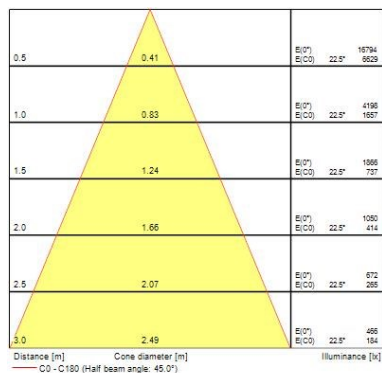

Expospot 90 cardan

EXPOSPOT 90 CARDAN HO RA80 3000K MB WHITE

0060346

Lifetime data

Lumen maintenance - L70 B50	60000
Lumen maintenance - L70 B20	60000
Lumen maintenance - L70 B10	60000
Lumen maintenance - L80 B50	60000
Lumen maintenance - L80 B20	60000
Lumen maintenance - L80 B10	60000
Lumen maintenance - L90 B50	60000
Lumen maintenance - L90 B20	60000
Lumen maintenance - L90 B10	55000

Physical data

Housing colour	White
IP rating	IP20
IK rating	IK02
Reflector finish	Metallised
Nominal Product Width (mm)	163
Nominal Product Height (mm)	104
Weight (kg)	0.77
Recessed Depth (mm)	104

Packaging

Single packaging type	Carton
Product EAN number	5410288603469
Packaging single length / height (cm)	18.0
Packaging single width (cm)	18.0
Packaging single depth (cm)	16.0
DUN14 (outer)	05410288603469
Units per outer package	1
Packaging outer length / height (cm)	18.0
Packaging outer width (cm)	18.0
Packaging outer depth (cm)	16.0

PHOTOMETRY