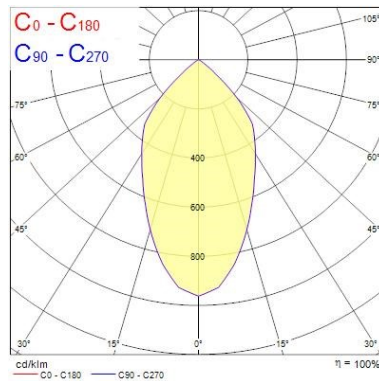

Expospot 90 cardan

EXPOSPOT 90 TRIO HE RA90 4000K WB WHITE

0060344

Lifetime data

Lumen maintenance - L70 B50	60000
Lumen maintenance - L70 B20	60000
Lumen maintenance - L70 B10	60000
Lumen maintenance - L80 B50	60000
Lumen maintenance - L80 B20	60000
Lumen maintenance - L80 B10	60000
Lumen maintenance - L90 B50	60000
Lumen maintenance - L90 B20	60000
Lumen maintenance - L90 B10	55000

Physical data

Housing colour	White
IP rating	IP20
IK rating	IK02
Reflector finish	Metallised
Nominal Product Length (mm)	437
Nominal Product Width (mm)	163
Nominal Product Height (mm)	104
Weight (kg)	2.75
Recessed Depth (mm)	104

Packaging

Single packaging type	Carton
Product EAN number	5410288603445
Packaging single length / height (cm)	50.0
Packaging single width (cm)	30.0
Packaging single depth (cm)	20.0
DUN14 (outer)	05410288603445
Units per outer package	1
Packaging outer length / height (cm)	50.0
Packaging outer width (cm)	30.0
Packaging outer depth (cm)	20.0

PHOTOMETRY