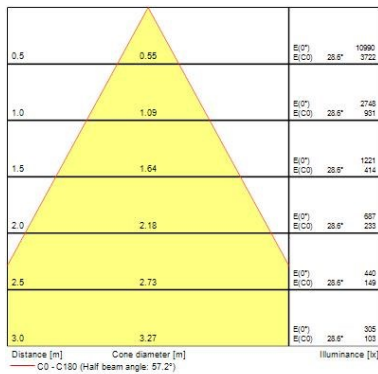

Expospot 90 cardan

EXPOSPOT 90 TRIO HE RA90 4000K WB WHITE

0060344

Lifetime data

Lumen maintenance - L70 B50	60000
Lumen maintenance - L70 B20	60000
Lumen maintenance - L70 B10	60000
Lumen maintenance - L80 B50	60000
Lumen maintenance - L80 B20	60000
Lumen maintenance - L80 B10	60000
Lumen maintenance - L90 B50	60000
Lumen maintenance - L90 B20	60000
Lumen maintenance - L90 B10	55000

Physical data

Housing colour	White
IP rating	IP20
IK rating	IK02
Reflector finish	Metallised
Nominal Product Length (mm)	437
Nominal Product Width (mm)	163
Nominal Product Height (mm)	104
Weight (kg)	2.75
Recessed Depth (mm)	104

Packaging

Single packaging type	Carton
Product EAN number	5410288603445
Packaging single length / height (cm)	50.0
Packaging single width (cm)	30.0
Packaging single depth (cm)	20.0
DUN14 (outer)	05410288603445
Units per outer package	1
Packaging outer length / height (cm)	50.0
Packaging outer width (cm)	30.0
Packaging outer depth (cm)	20.0

PHOTOMETRY