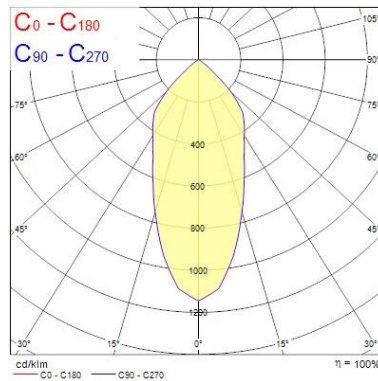

Expospot 90 cardan

EXPOSPOT 90 MONO HE RA90 4000K MB WHITE

0060337

Lifetime data

Lumen maintenance - L70 B50	60000
Lumen maintenance - L70 B20	60000
Lumen maintenance - L70 B10	60000
Lumen maintenance - L80 B50	60000
Lumen maintenance - L80 B20	60000
Lumen maintenance - L80 B10	60000
Lumen maintenance - L90 B50	60000
Lumen maintenance - L90 B20	60000
Lumen maintenance - L90 B10	55000

Physical data

Housing colour	White
IP rating	IP20
IK rating	IK02
Reflector finish	Metallised
Nominal Product Length (mm)	163
Nominal Product Width (mm)	163
Nominal Product Height (mm)	104
Weight (kg)	0.77
Recessed Depth (mm)	104

Packaging

Single packaging type	Carton
Product EAN number	5410288603377
Packaging single length / height (cm)	18.0
Packaging single width (cm)	18.0
Packaging single depth (cm)	16.0
DUN14 (outer)	05410288603377
Units per outer package	1
Packaging outer length / height (cm)	18.0
Packaging outer width (cm)	18.0
Packaging outer depth (cm)	16.0

PHOTOMETRY