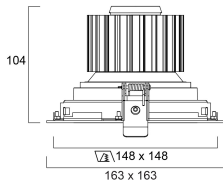

Physical data

Housing colour	White
IP rating	IP20
IK rating	IK02
Reflector finish	Metallised
Nominal Product Length (mm)	163
Nominal Product Width (mm)	163
Nominal Product Height (mm)	104
Weight (kg)	0.77
Recessed Depth (mm)	104

Packaging

Single packaging type	Carton
Product EAN number	5410288603377
Packaging single length / height (cm)	18.0
Packaging single width (cm)	18.0
Packaging single depth (cm)	16.0
DUN14 (outer)	05410288603377
Units per outer package	1
Packaging outer length / height (cm)	18.0
Packaging outer width (cm)	18.0
Packaging outer depth (cm)	16.0

PHOTOMETRY

Expospot 90 cardan

EXPOSPOT 90 MONO HE RA90 4000K MB WHITE

0060337

TECHNICAL DRAWINGS

SYLVANIA 0060337

 This luminaire contains built in LED lamps.

 } **LED**