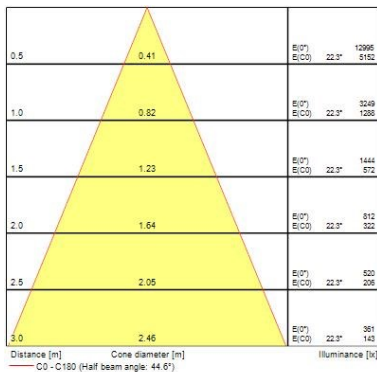

Expospot 90 cardan

EXPOSPOT 90 MONO HE RA90 4000K MB WHITE

0060337

Lifetime data

Lumen maintenance - L70 B50	60000
Lumen maintenance - L70 B20	60000
Lumen maintenance - L70 B10	60000
Lumen maintenance - L80 B50	60000
Lumen maintenance - L80 B20	60000
Lumen maintenance - L80 B10	60000
Lumen maintenance - L90 B50	60000
Lumen maintenance - L90 B20	60000
Lumen maintenance - L90 B10	55000

Physical data

Housing colour	White
IP rating	IP20
IK rating	IK02
Reflector finish	Metallised
Nominal Product Length (mm)	163
Nominal Product Width (mm)	163
Nominal Product Height (mm)	104
Weight (kg)	0.77
Recessed Depth (mm)	104

Packaging

Single packaging type	Carton
Product EAN number	5410288603377
Packaging single length / height (cm)	18.0
Packaging single width (cm)	18.0
Packaging single depth (cm)	16.0
DUN14 (outer)	05410288603377
Units per outer package	1
Packaging outer length / height (cm)	18.0
Packaging outer width (cm)	18.0
Packaging outer depth (cm)	16.0

PHOTOMETRY