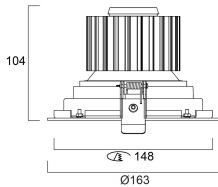

Expospot 90 cardan

EXPOSPOT 90 CARDAN HE RA80 4000K WB WHITE

0060311

TECHNICAL DRAWINGS

SYLVANIA 0060311

This luminaire contains built in LED lamps.

} **LED**

The lamps cannot be changed in the luminaire.

874/2012