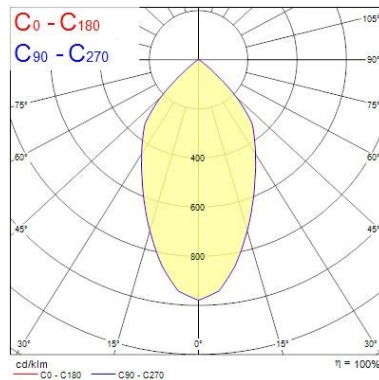

Expospot 90 cardan

EXPOSPOT 90 CARDAN HE RA80 4000K WB WHITE

0060311

Lifetime data

Lumen maintenance - L70 B50	60000
Lumen maintenance - L70 B20	60000
Lumen maintenance - L70 B10	60000
Lumen maintenance - L80 B50	60000
Lumen maintenance - L80 B20	60000
Lumen maintenance - L80 B10	60000
Lumen maintenance - L90 B50	60000
Lumen maintenance - L90 B20	60000
Lumen maintenance - L90 B10	55000

Physical data

Housing colour	White
IP rating	IP20
IK rating	IK02
Reflector finish	Metallised
Nominal Product Width (mm)	163
Nominal Product Height (mm)	104
Weight (kg)	0.77
Recessed Depth (mm)	104

Packaging

Single packaging type	Carton
Product EAN number	5410288603117
Packaging single length / height (cm)	18.0
Packaging single width (cm)	18.0
Packaging single depth (cm)	16.0
DUN14 (outer)	05410288603117
Units per outer package	1
Packaging outer length / height (cm)	18.0
Packaging outer width (cm)	18.0
Packaging outer depth (cm)	16.0

PHOTOMETRY