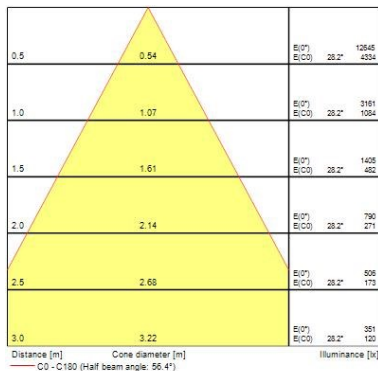

Expospot 90 cardan

EXPOSPOT 90 CARDAN HE RA80 4000K WB WHITE

0060311

Lifetime data

Lumen maintenance - L70 B50	60000
Lumen maintenance - L70 B20	60000
Lumen maintenance - L70 B10	60000
Lumen maintenance - L80 B50	60000
Lumen maintenance - L80 B20	60000
Lumen maintenance - L80 B10	60000
Lumen maintenance - L90 B50	60000
Lumen maintenance - L90 B20	60000
Lumen maintenance - L90 B10	55000

Physical data

Housing colour	White
IP rating	IP20
IK rating	IK02
Reflector finish	Metallised
Nominal Product Width (mm)	163
Nominal Product Height (mm)	104
Weight (kg)	0.77
Recessed Depth (mm)	104

Packaging

Single packaging type	Carton
Product EAN number	5410288603117
Packaging single length / height (cm)	18.0
Packaging single width (cm)	18.0
Packaging single depth (cm)	16.0
DUN14 (outer)	05410288603117
Units per outer package	1
Packaging outer length / height (cm)	18.0
Packaging outer width (cm)	18.0
Packaging outer depth (cm)	16.0

PHOTOMETRY