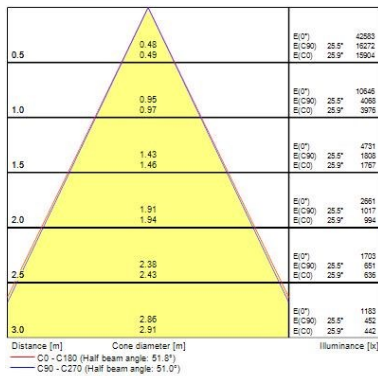

Sylveo LED 8000lm - Medium

Sylveo LED 8000LM WIDE 4K
0049107

LED Flickering Rate	Ultra low (5% or less)
Max. Luminaires per 10A C Breaker	8
Max. Luminaires per 13A C Breaker	23
Max. Luminaires per 16A C Breaker	13
Max. Luminaires per 20A C Breaker	35

Lifetime data

Lumen maintenance - L70 B50	50000
Lumen maintenance - L70 B20	42000
Lumen maintenance - L70 B10	39000
Lumen maintenance - L80 B50	49000
Lumen maintenance - L80 B20	33600
Lumen maintenance - L80 B10	31200
Lumen maintenance - L90 B50	22000
Lumen maintenance - L90 B20	18480
Lumen maintenance - L90 B10	17160
Average life (Nominal) (h)	50000

Physical data

Vertical Tilt (°)	180
Horizontal rotation (°)	180
Housing colour	RAL9006
IP rating	IP66
IK rating	IK08
Diffuser finish	Clear
Diffuser material	Glass
Nominal Product Length (mm)	290
Nominal Product Width (mm)	66
Nominal Product Height (mm)	333
Weight (kg)	4.6
Wind Area (m²)	0.082

Packaging

Single packaging type	Carton
Product EAN number	5410288491073
Packaging single length / height (cm)	31.8
Packaging single width (cm)	13.2
Packaging single depth (cm)	41.4
DUN14 (outer)	15410288491070
Units per outer package	2
Packaging outer length / height (cm)	33.3
Packaging outer width (cm)	28.5
Packaging outer depth (cm)	43.2

PHOTOMETRY

Sylveo LED 8000lm - Medium

Sylveo LED 8000LM WIDE 4K
0049107

TECHNICAL DRAWINGS