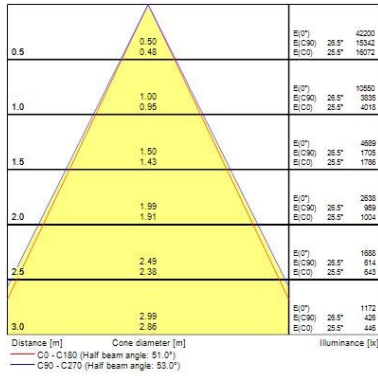

Sylveo LED 8000lm - Medium

Sylveo LED 8000LM WIDE 4K
0049107

LED Flickering Rate	Ultra low (5% or less)
Max. Luminaires per 10A C Breaker	8
Max. Luminaires per 13A C Breaker	23
Max. Luminaires per 16A C Breaker	13
Max. Luminaires per 20A C Breaker	35

Lifetime data

Lumen maintenance - L70 B50	50000
Lumen maintenance - L70 B20	42000
Lumen maintenance - L70 B10	39000
Lumen maintenance - L80 B50	49000
Lumen maintenance - L80 B20	33600
Lumen maintenance - L80 B10	31200
Lumen maintenance - L90 B50	22000
Lumen maintenance - L90 B20	18480
Lumen maintenance - L90 B10	17160
Average life (Nominal) (h)	50000

Physical data

Vertical Tilt (°)	180
Horizontal rotation (°)	180
Housing colour	RAL9006
IP rating	IP66
IK rating	IK08
Diffuser finish	Clear
Diffuser material	Glass
Nominal Product Length (mm)	290
Nominal Product Width (mm)	66
Nominal Product Height (mm)	333
Weight (kg)	4.6
Wind Area (m²)	0.082

Packaging

Single packaging type	Carton
Product EAN number	5410288491073
Packaging single length / height (cm)	31.8
Packaging single width (cm)	13.2
Packaging single depth (cm)	41.4
DUN14 (outer)	15410288491070
Units per outer package	2
Packaging outer length / height (cm)	33.3
Packaging outer width (cm)	28.5
Packaging outer depth (cm)	43.2

PHOTOMETRY

Sylveo LED 8000lm - Medium

Sylveo LED 8000LM WIDE 4K
0049107

TECHNICAL DRAWINGS