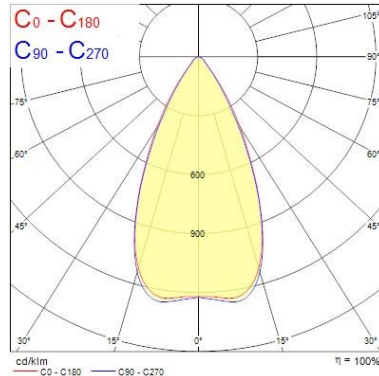

Sylveo LED 8000lm - Medium

Sylveo LED 8000LM WIDE 4K
0049107

LED Flickering Rate	Ultra low (5% or less)
Max. Luminaires per 10A C Breaker	8
Max. Luminaires per 13A C Breaker	23
Max. Luminaires per 16A C Breaker	13
Max. Luminaires per 20A C Breaker	35

Lifetime data

Lumen maintenance - L70 B50	50000
Lumen maintenance - L70 B20	42000
Lumen maintenance - L70 B10	39000
Lumen maintenance - L80 B50	49000
Lumen maintenance - L80 B20	33600
Lumen maintenance - L80 B10	31200
Lumen maintenance - L90 B50	22000
Lumen maintenance - L90 B20	18480
Lumen maintenance - L90 B10	17160
Average life (Nominal) (h)	50000

Physical data

Vertical Tilt (°)	180
Horizontal rotation (°)	180
Housing colour	RAL9006
IP rating	IP66
IK rating	IK08
Diffuser finish	Clear
Diffuser material	Glass
Nominal Product Length (mm)	290
Nominal Product Width (mm)	66
Nominal Product Height (mm)	333
Weight (kg)	4.6
Wind Area (m²)	0.082

Packaging

Single packaging type	Carton
Product EAN number	5410288491073
Packaging single length / height (cm)	31.8
Packaging single width (cm)	13.2
Packaging single depth (cm)	41.4
DUN14 (outer)	15410288491070
Units per outer package	2
Packaging outer length / height (cm)	33.3
Packaging outer width (cm)	28.5
Packaging outer depth (cm)	43.2

PHOTOMETRY

Sylveo LED 8000lm - Medium

Sylveo LED 8000LM WIDE 4K
0049107

TECHNICAL DRAWINGS