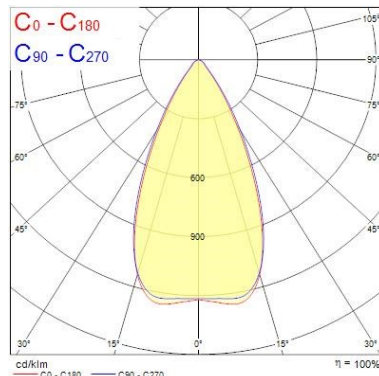

Sylveo LED 8000lm - Medium

Sylveo LED 8000LM WIDE 4K
0049107

LED Flickering Rate	Ultra low (5% or less)
Max. Luminaires per 10A C Breaker	8
Max. Luminaires per 13A C Breaker	23
Max. Luminaires per 16A C Breaker	13
Max. Luminaires per 20A C Breaker	35

Lifetime data

Lumen maintenance - L70 B50	50000
Lumen maintenance - L70 B20	42000
Lumen maintenance - L70 B10	39000
Lumen maintenance - L80 B50	49000
Lumen maintenance - L80 B20	33600
Lumen maintenance - L80 B10	31200
Lumen maintenance - L90 B50	22000
Lumen maintenance - L90 B20	18480
Lumen maintenance - L90 B10	17160
Average life (Nominal) (h)	50000

Physical data

Vertical Tilt (°)	180
Horizontal rotation (°)	180
Housing colour	RAL9006
IP rating	IP66
IK rating	IK08
Diffuser finish	Clear
Diffuser material	Glass
Nominal Product Length (mm)	290
Nominal Product Width (mm)	66
Nominal Product Height (mm)	333
Weight (kg)	4.6
Wind Area (m²)	0.082

Packaging

Single packaging type	Carton
Product EAN number	5410288491073
Packaging single length / height (cm)	31.8
Packaging single width (cm)	13.2
Packaging single depth (cm)	41.4
DUN14 (outer)	15410288491070
Units per outer package	2
Packaging outer length / height (cm)	33.3
Packaging outer width (cm)	28.5
Packaging outer depth (cm)	43.2

PHOTOMETRY

Sylveo LED 8000lm - Medium

Sylveo LED 8000LM WIDE 4K
0049107

TECHNICAL DRAWINGS