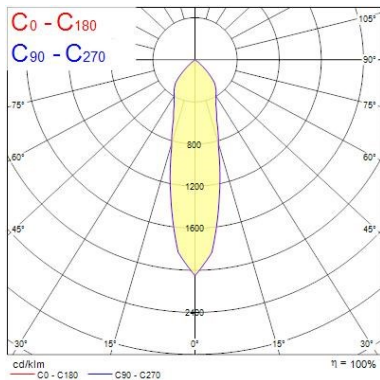

Expospot 90 cardan

EXPOSPOT 90 CARDAN HE RA80 3000K NB WHITE

0060297

Lifetime data

Lumen maintenance - L70 B50	60000
Lumen maintenance - L70 B20	60000
Lumen maintenance - L70 B10	60000
Lumen maintenance - L80 B50	60000
Lumen maintenance - L80 B20	60000
Lumen maintenance - L80 B10	60000
Lumen maintenance - L90 B50	60000
Lumen maintenance - L90 B20	60000
Lumen maintenance - L90 B10	55000

Physical data

Housing colour	White
IP rating	IP20
IK rating	IK02
Reflector finish	Metallised
Nominal Product Width (mm)	163
Nominal Product Height (mm)	104
Weight (kg)	0.77
Recessed Depth (mm)	104

Packaging

Single packaging type	Carton
Product EAN number	5410288602974
Packaging single length / height (cm)	18.0
Packaging single width (cm)	18.0
Packaging single depth (cm)	16.0
DUN14 (outer)	05410288602974
Units per outer package	1
Packaging outer length / height (cm)	18.0
Packaging outer width (cm)	18.0
Packaging outer depth (cm)	16.0

PHOTOMETRY