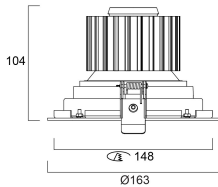

Expospot 90 cardan

EXPOSPOT 90 CARDAN HE RA80 3000K NB WHITE

0060297

TECHNICAL DRAWINGS

SYLVANIA 0060297

This luminaire contains built in LED lamps.

} **LED**

The lamps cannot be changed in the luminaire.

874/2012