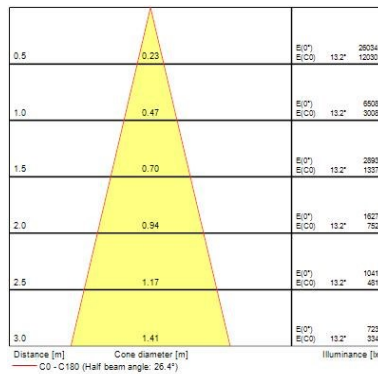

Expospot 90 cardan

EXPOSPOT 90 CARDAN HE RA80 3000K NB WHITE

0060297

Lifetime data

Lumen maintenance - L70 B50	60000
Lumen maintenance - L70 B20	60000
Lumen maintenance - L70 B10	60000
Lumen maintenance - L80 B50	60000
Lumen maintenance - L80 B20	60000
Lumen maintenance - L80 B10	60000
Lumen maintenance - L90 B50	60000
Lumen maintenance - L90 B20	60000
Lumen maintenance - L90 B10	55000

Physical data

Housing colour	White
IP rating	IP20
IK rating	IK02
Reflector finish	Metallised
Nominal Product Width (mm)	163
Nominal Product Height (mm)	104
Weight (kg)	0.77
Recessed Depth (mm)	104

Packaging

Single packaging type	Carton
Product EAN number	5410288602974
Packaging single length / height (cm)	18.0
Packaging single width (cm)	18.0
Packaging single depth (cm)	16.0
DUN14 (outer)	05410288602974
Units per outer package	1
Packaging outer length / height (cm)	18.0
Packaging outer width (cm)	18.0
Packaging outer depth (cm)	16.0

PHOTOMETRY