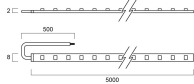

Optical data

Fixture luminous flux (lm)	2630 (526/metre)
Luminaire efficacy (lm/W)	54.69
LOR (%)	100
Colour temperature (K)	4000
Light colour	Neutral White
CRI (Ra)	80
Colour Consistency (SDCM)	3
Adjustable chromaticity	N
Beam Angle (°)	120
Distribution type	Direct

Physical data

IP rating	IP20
Nominal Product Length (mm)	5000
Nominal Product Width (mm)	8
Nominal Product Height (mm)	3
Weight (kg)	0.26

Packaging

Single packaging type	Carton
Product EAN number	8711971368885
Packaging single length / height (cm)	22.0
Packaging single width (cm)	2.3
Packaging single depth (cm)	24.8
Units per outer package	20
Packaging outer length / height (cm)	49.0
Packaging outer width (cm)	27.0
Packaging outer depth (cm)	25.0

LumiStrip LumiStrip Pro IP20 5M NW 3036888

PHOTOMETRY

0.5	1.56 1.56	E(0°) E(C90) E(C0)	359 35 35
1.0	3.13 3.12	E(0°) E(C90) E(C0)	90 7 7
1.5	4.69 4.67	E(0°) E(C90) E(C0)	60 5 5
2.0	6.25 6.23	E(0°) E(C90) E(C0)	45 4 4
2.5	7.82 7.79	E(0°) E(C90) E(C0)	34 3 3
3.0	9.38 9.35	E(0°) E(C90) E(C0)	26 2 2

Distance [m] Cone diameter [m] Illuminance [lx]

— C0 - C180 (Half beam angle: 114.6°)
— C90 - C270 (Half beam angle: 114.6°)

TECHNICAL DRAWINGS

LumiStrip LumiStrip Pro IP20 5M NW 3036888

Lumiance 3036888

 This luminaire contains built in LED lamps.