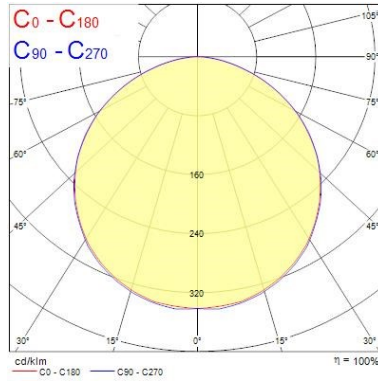

Optical data

Fixture luminous flux (lm)	2630 (526/metre)
Luminaire efficacy (lm/W)	54.69
LOR (%)	100
Colour temperature (K)	4000
Light colour	Neutral White
CRI (Ra)	80
Colour Consistency (SDCM)	3
Adjustable chromaticity	N
Beam Angle (°)	120
Distribution type	Direct

Physical data

IP rating	IP20
Nominal Product Length (mm)	5000
Nominal Product Width (mm)	8
Nominal Product Height (mm)	3
Weight (kg)	0.26

Packaging

Single packaging type	Carton
Product EAN number	8711971368885
Packaging single length / height (cm)	22.0
Packaging single width (cm)	2.3
Packaging single depth (cm)	24.8
Units per outer package	20
Packaging outer length / height (cm)	49.0
Packaging outer width (cm)	27.0
Packaging outer depth (cm)	25.0

LumiStrip LumiStrip Pro IP20 5M NW 3036888

PHOTOMETRY

0.5	1.56 1.56	E(0°) E(C90) E(C0)	359 35 35
1.0	3.13 3.12	E(0°) E(C90) E(C0)	90 7 7
1.5	4.69 4.67	E(0°) E(C90) E(C0)	60 5 5
2.0	6.25 6.23	E(0°) E(C90) E(C0)	45 4 4
2.5	7.82 7.79	E(0°) E(C90) E(C0)	34 3 3
3.0	9.38 9.35	E(0°) E(C90) E(C0)	26 2 2

Distance [m] Cone diameter [m] Illuminance [lx]

— C0 - C180 (Half beam angle: 114.6°)
— C90 - C270 (Half beam angle: 114.6°)

TECHNICAL DRAWINGS

LumiStrip LumiStrip Pro IP20 5M NW 3036888

Lumiance 3036888

 This luminaire contains built in LED lamps.