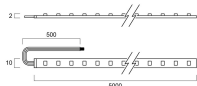

LumiStrip

LumiStrip IP20 5M RGB
3036886

Certifications	EUNEW010
ETIM Class	EC002706
E-number FI	4270494
E-number SE	7558057

Optical data

Fixture luminous flux (lm)	900 (180/metre)
Luminaire efficacy (lm/W)	25
LOR (%)	100
Light colour	RGB
Adjustable chromaticity	N
Beam Angle (°)	120
Distribution type	Direct

Electrical data

Total power consumption (W)	36
Mains voltage (V)	24V
Electrical protection	Class III
Control gear mounting	Remote
Glow Wire Test (°C)	650

Lifetime data

Average life (Nominal) (h)	50000

Physical data

IP rating	IP20
Nominal Product Length (mm)	5000
Nominal Product Width (mm)	8
Nominal Product Height (mm)	3
Weight (kg)	0.13

Packaging

Single packaging type	Carton
Product EAN number	8711971368861
Packaging single length / height (cm)	22.0
Packaging single width (cm)	2.3
Packaging single depth (cm)	24.8
Units per outer package	20
Packaging outer length / height (cm)	49.0
Packaging outer width (cm)	27.0
Packaging outer depth (cm)	25.0

TECHNICAL DRAWINGS