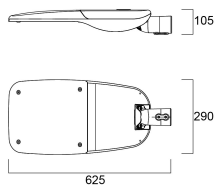

TECHNICAL DRAWINGS