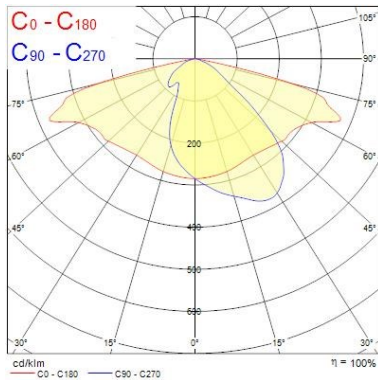

Skyline Street - Medium

Skyline Street M 5-12klm NW MR21 I 9022
0066625

Nominal Product Length (mm)	625
Nominal Product Width (mm)	290
Nominal Product Height (mm)	105
Weight (kg)	7.0
Wind Area (m²)	0.04

Packaging

Single packaging type	Carton
Product EAN number	5410288666259
Packaging single length / height (cm)	62.5
Packaging single width (cm)	29.0
Packaging single depth (cm)	10.5
DUN14 (outer)	05410288666259
Units per outer package	1
Packaging outer length / height (cm)	62.5
Packaging outer width (cm)	29.0
Packaging outer depth (cm)	10.5

Safety data

Optimal operating condition (°C)	-40-50

PHOTOMETRY

TECHNICAL DRAWINGS