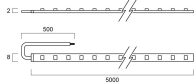

Optical data

Fixture luminous flux (lm)	1730 (346/metre)
Luminaire efficacy (lm/W)	74.79
LOR (%)	100
Colour temperature (K)	4000
Light colour	Neutral White
CRI (Ra)	80
Colour Consistency (SDCM)	3
Adjustable chromaticity	N
Beam Angle (°)	120
Distribution type	Direct

Physical data

IP rating	IP20
Nominal Product Length (mm)	5000
Nominal Product Width (mm)	8
Nominal Product Height (mm)	3
Weight (kg)	0.16

Packaging

Single packaging type	Carton
Product EAN number	8711971368816
Packaging single length / height (cm)	22.0
Packaging single width (cm)	2.3
Packaging single depth (cm)	24.8
Units per outer package	20
Packaging outer length / height (cm)	49.0
Packaging outer width (cm)	27.0
Packaging outer depth (cm)	25.0

LumiStrip LumiStrip IP20 5M NW 3036881

PHOTOMETRY

0.5	1.57 1.56	E(0°) E(C90) E(C0)	236 15 15
1.0	3.14 3.13	E(0°) E(C90) E(C0)	59 5 5
1.5	4.71 4.69	E(0°) E(C90) E(C0)	26 2 2
2.0	6.28 6.25	E(0°) E(C90) E(C0)	15 1 1
2.5	7.85 7.82	E(0°) E(C90) E(C0)	9 1 1
3.0	9.42 9.38	E(0°) E(C90) E(C0)	7 1 1

Distance [m] Cone diameter [m] Illuminance [lx]

— C0 - C180 (Half beam angle: 114.8°)
— C90 - C270 (Half beam angle: 115.0°)

TECHNICAL DRAWINGS

LumiStrip LumiStrip IP20 5M NW 3036881

Lumiance 3036881

 This luminaire contains built in LED lamps.