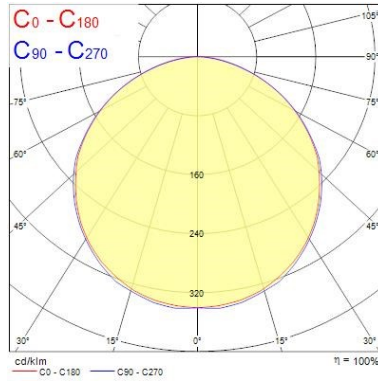

Optical data

Fixture luminous flux (lm)	1730 (346/metre)
Luminaire efficacy (lm/W)	74.79
LOR (%)	100
Colour temperature (K)	4000
Light colour	Neutral White
CRI (Ra)	80
Colour Consistency (SDCM)	3
Adjustable chromaticity	N
Beam Angle (°)	120
Distribution type	Direct

Physical data

IP rating	IP20
Nominal Product Length (mm)	5000
Nominal Product Width (mm)	8
Nominal Product Height (mm)	3
Weight (kg)	0.16

Packaging

Single packaging type	Carton
Product EAN number	8711971368816
Packaging single length / height (cm)	22.0
Packaging single width (cm)	2.3
Packaging single depth (cm)	24.8
Units per outer package	20
Packaging outer length / height (cm)	49.0
Packaging outer width (cm)	27.0
Packaging outer depth (cm)	25.0

LumiStrip LumiStrip IP20 5M NW 3036881

PHOTOMETRY

0.5	1.57 1.56	E(0°) E(C90) E(C0)	236 15 15
1.0	3.14 3.13	E(0°) E(C90) E(C0)	59 5 5
1.5	4.71 4.69	E(0°) E(C90) E(C0)	26 2 2
2.0	6.28 6.25	E(0°) E(C90) E(C0)	15 1 1
2.5	7.85 7.82	E(0°) E(C90) E(C0)	9 1 1
3.0	9.42 9.38	E(0°) E(C90) E(C0)	7 1 1

Distance [m] Cone diameter [m] Illuminance [lx]

— C0 - C180 (Half beam angle: 114.8°)
— C90 - C270 (Half beam angle: 115.0°)

TECHNICAL DRAWINGS

LumiStrip LumiStrip IP20 5M NW 3036881

Lumiance 3036881

 This luminaire contains built in LED lamps.