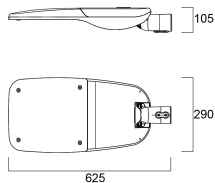

TECHNICAL DRAWINGS