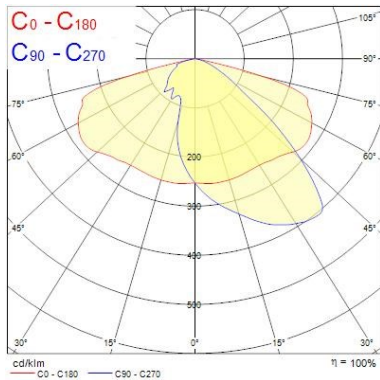

Skyline Street - Medium

Skyline Street M 5-12klm NW MR20 I 9022
0066622

Nominal Product Length (mm)	625
Nominal Product Width (mm)	290
Nominal Product Height (mm)	105
Weight (kg)	7.0
Wind Area (m²)	0.04

Packaging

Single packaging type	Carton
Product EAN number	5410288666228
Packaging single length / height (cm)	62.5
Packaging single width (cm)	29.0
Packaging single depth (cm)	10.5
DUN14 (outer)	05410288666228
Units per outer package	1
Packaging outer length / height (cm)	62.5
Packaging outer width (cm)	29.0
Packaging outer depth (cm)	10.5

Safety data

Optimal operating condition (°C)	-40-50

PHOTOMETRY

TECHNICAL DRAWINGS