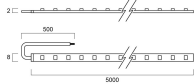

Optical data

Fixture luminous flux (lm)	1780 (356/metre)
Luminaire efficacy (lm/W)	70.62
LOR (%)	100
Colour temperature (K)	3000
Light colour	Warm White
CRI (Ra)	80
Colour Consistency (SDCM)	3
Adjustable chromaticity	N
Beam Angle (°)	120
Distribution type	Direct

Physical data

IP rating	IP20
Nominal Product Length (mm)	5000
Nominal Product Width (mm)	8
Nominal Product Height (mm)	3
Weight (kg)	0.16

Packaging

Single packaging type	Carton
Product EAN number	8711971368809
Packaging single length / height (cm)	22.0
Packaging single width (cm)	2.3
Packaging single depth (cm)	24.8
Units per outer package	20
Packaging outer length / height (cm)	49.0
Packaging outer width (cm)	27.0
Packaging outer depth (cm)	25.0

LumiStrip LumiStrip IP20 5M WW 3036880

PHOTOMETRY

Distance [m]	Cone diameter [m]	E ₀ [lx]	E _{10%} [lx]	E _{5%} [lx]	E _{1%} [lx]
0.5	1.51 1.53	245	21	20	
1.0	3.02 3.07	61	5	5	
1.5	4.53 4.60	27	2	2	
2.0	6.04 6.14	15	1	1	
2.5	7.55 7.67	10	1	1	
3.0	9.07 9.20	7	1	1	

Distance [m] Cone diameter [m] Illuminance [lx]

— C0 - C180 (Half beam angle: 113.8°)
— C90 - C270 (Half beam angle: 113.0°)

TECHNICAL DRAWINGS

LumiStrip
LumiStrip IP20 5M WW
3036880

Lumiance 3036880

 This luminaire contains built in LED lamps.