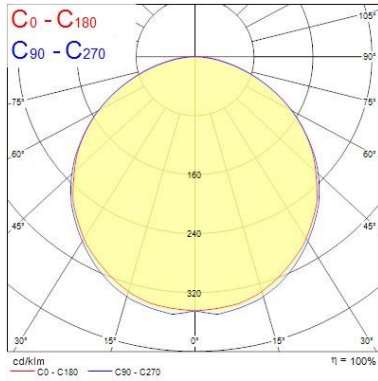

Optical data

Fixture luminous flux (lm)	1780 (356/metre)
Luminaire efficacy (lm/W)	70.62
LOR (%)	100
Colour temperature (K)	3000
Light colour	Warm White
CRI (Ra)	80
Colour Consistency (SDCM)	3
Adjustable chromaticity	N
Beam Angle (°)	120
Distribution type	Direct

Physical data

IP rating	IP20
Nominal Product Length (mm)	5000
Nominal Product Width (mm)	8
Nominal Product Height (mm)	3
Weight (kg)	0.16

Packaging

Single packaging type	Carton
Product EAN number	8711971368809
Packaging single length / height (cm)	22.0
Packaging single width (cm)	2.3
Packaging single depth (cm)	24.8
Units per outer package	20
Packaging outer length / height (cm)	49.0
Packaging outer width (cm)	27.0
Packaging outer depth (cm)	25.0

LumiStrip LumiStrip IP20 5M WW 3036880

PHOTOMETRY

Distance [m]	Cone diameter [m]	E ₀ [lx]	E _{10%} [lx]	E _{5%} [lx]	E _{1%} [lx]
0.5	1.51 1.53	245	21	20	
1.0	3.02 3.07	61	5	5	
1.5	4.53 4.60	27	2	2	
2.0	6.04 6.14	15	1	1	
2.5	7.55 7.67	10	1	1	
3.0	9.07 9.20	7	1	1	

Distance [m] Cone diameter [m] Illuminance [lx]

— C0 - C180 (Half beam angle: 113.8°)
— C90 - C270 (Half beam angle: 113.0°)

TECHNICAL DRAWINGS

LumiStrip
LumiStrip IP20 5M WW
3036880

Lumiance 3036880

 This luminaire contains built in LED lamps.