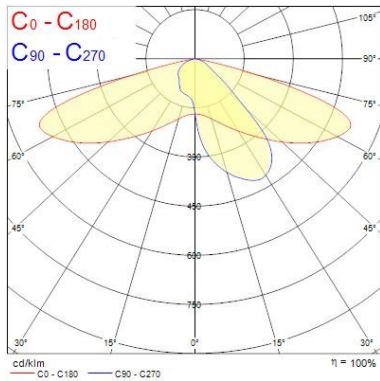

Skyline Street - Medium

Skyline Street M 5-12klm NW NR10 I 9022
0066605

Diffuser finish	Clear
Diffuser material	Glass
Nominal Product Length (mm)	625
Nominal Product Width (mm)	290
Nominal Product Height (mm)	105
Weight (kg)	7.0
Wind Area (m²)	0.04

Packaging

Single packaging type	Carton
Product EAN number	5410288666051
Packaging single length / height (cm)	62.5
Packaging single width (cm)	29.0
Packaging single depth (cm)	10.5
DUN14 (outer)	05410288666051
Units per outer package	1
Packaging outer length / height (cm)	62.5
Packaging outer width (cm)	29.0
Packaging outer depth (cm)	10.5

Safety data

Optimal operating condition (°C)	-40-50

PHOTOMETRY

TECHNICAL DRAWINGS