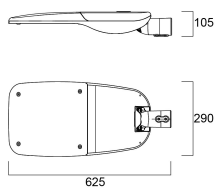

TECHNICAL DRAWINGS