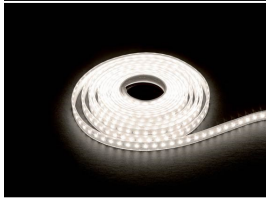

LumiStrip High Output

LumiStrip HO IP65 5M WW

3036974

Product features

- 5 metre high output warm white IP65 silicon sleeved LED reel supplied with 25 x 200mm clear polycarbonate mounting strips which is pre-attached with 3M adhesive tape and 10 end caps, 6945 lumens, 82W, 85lm/W, 24V, 3000K, IP65, 40,000hrs (L70), (LxWxD) 5000x14x4mm

PRODUCT OVERVIEW

IPC Code	3036974
Product name	LumiStrip HO IP65 5M WW
Technology	LED
Housing	Silicon
Mount	Surface Mounted
Environment	Internal/External
General application	Hospitality,Retail,Residential & Consumer
Certifications	EUNEW010
ETIM Class	EC002706
E-number FI	4271135
E-number SE	7503264
Fixture luminous flux (lm)	6945 (1389/metre)
LOR (%)	100
Colour temperature (K)	3000
Light colour	Warm White
CRI (Ra)	80
Colour Consistency (SDCM)	3
Beam Angle (°)	120
Total power consumption (W)	82
Electrical protection	Class III
Average life (Nominal) (h)	40000
IP rating	IP65
Product EAN number	8711971369745
Lamps	Yes
Included lamp	INTEGRATED LED

Optical data

Fixture luminous flux (lm)	6945 (1389/metre)
LOR (%)	100
Colour temperature (K)	3000
Light colour	Warm White
CRI (Ra)	80
Colour Consistency (SDCM)	3
Adjustable chromaticity	N
Beam Angle (°)	120
Distribution type	Direct

Distance [m] Cone diameter [m] Illuminance [lx]

— C0 - C180 (Half beam angle: 111.8°)

TECHNICAL DRAWINGS

LumiStrip High Output LumiStrip HO IP65 5M WW 3036974

Lumiance 3036974

 This luminaire contains built in LED lamps.