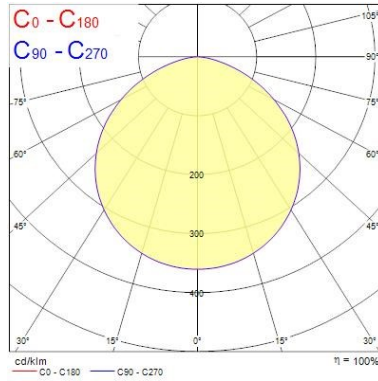

Optical data

Fixture luminous flux (lm)	6945 (1389/metre)
LOR (%)	100
Colour temperature (K)	3000
Light colour	Warm White
CRI (Ra)	80
Colour Consistency (SDCM)	3
Adjustable chromaticity	N
Beam Angle (°)	120
Distribution type	Direct

Physical data

IP rating	IP65
Diffuser finish	Clear
Diffuser material	Silicon
Nominal Product Length (mm)	5000
Nominal Product Width (mm)	14
Nominal Product Height (mm)	4
Weight (kg)	0.485

Packaging

Single packaging type	Carton
Product EAN number	8711971369745
Packaging single length / height (cm)	27.77
Packaging single width (cm)	25.3
Packaging single depth (cm)	4.67
DUN14 (outer)	18711971369742
Units per outer package	9
Packaging outer length / height (cm)	43.1
Packaging outer width (cm)	26.5
Packaging outer depth (cm)	30.5

LumiStrip High Output LumiStrip HO IP65 5M WW 3036974

PHOTOMETRY

0.5	1.48	E(0°) E(C0)	55.9°	1021 38
1.0	2.95	E(0°) E(C0)	55.9°	250 22
1.5	4.43	E(0°) E(C0)	55.9°	111 10
2.0	5.91	E(0°) E(C0)	55.9°	63 8
2.5	7.38	E(0°) E(C0)	55.9°	40 4
3.0	8.86	E(0°) E(C0)	55.9°	25 2

Distance [m] Cone diameter [m] Illuminance [lx]

— C0 - C180 (Half beam angle: 111.8°)

TECHNICAL DRAWINGS

LumiStrip High Output LumiStrip HO IP65 5M WW 3036974

Lumiance 3036974

 This luminaire contains built in LED lamps.