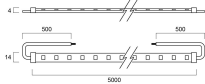

Physical data

IP rating	IP65
Diffuser finish	Clear
Diffuser material	Silicon
Nominal Product Length (mm)	5000
Nominal Product Width (mm)	14
Nominal Product Height (mm)	4
Weight (kg)	0.485

Packaging

Single packaging type	Carton
Product EAN number	8711971369745
Packaging single length / height (cm)	27.77
Packaging single width (cm)	25.3
Packaging single depth (cm)	4.67
DUN14 (outer)	18711971369742
Units per outer package	9
Packaging outer length / height (cm)	43.1
Packaging outer width (cm)	26.5
Packaging outer depth (cm)	30.5

LumiStrip High Output LumiStrip HO IP65 5M WW 3036974

PHOTOMETRY

0.5	1.48	E(0°) E(C0)	55.9°	1021 38
1.0	2.95	E(0°) E(C0)	55.9°	250 22
1.5	4.43	E(0°) E(C0)	55.9°	111 10
2.0	5.91	E(0°) E(C0)	55.9°	63 8
2.5	7.38	E(0°) E(C0)	55.9°	40 4
3.0	8.86	E(0°) E(C0)	55.9°	25 2

Distance [m] Cone diameter [m] Illuminance [lx]

— C0 - C180 (Half beam angle: 111.8°)

TECHNICAL DRAWINGS

LumiStrip High Output LumiStrip HO IP65 5M WW 3036974

Lumiance 3036974

 This luminaire contains built in LED lamps.