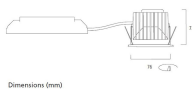

TECHNICAL DRAWINGS