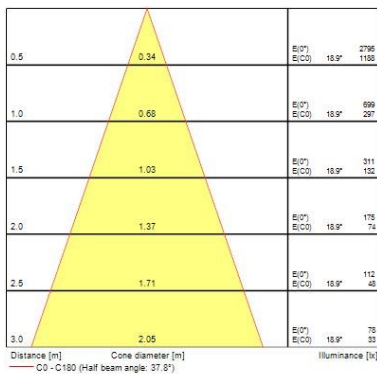

Optical data

Fixture luminous flux (lm)	1037
Luminaire efficacy (lm/W)	86
LOR (%)	100
Colour temperature (K)	3000
CRI (Ra)	85
Adjustable chromaticity	N
Beam Angle (°)	46
Distribution type	Direct
Luminous flux (emergency) (lm)	359
Emergency duration (h)	3

Lifetime data

Average life (Nominal) (h)	50000
----------------------------	-------

Physical data

Housing colour	Black Trim
IP rating	IP20
IK rating	IK02
Diffuser finish	Black Trim
Reflector finish	Aluminium
Nominal Product Height (mm)	72
Weight (kg)	1.39
Recessed Depth (mm)	72

MYRDHS FL 3K PHDMEM BLK
2058023

DUN14 (outer)	05025768580231
Units per outer package	1
Packaging outer length / height (cm)	17.5
Packaging outer width (cm)	15.0
Packaging outer depth (cm)	17.5

PHOTOMETRY