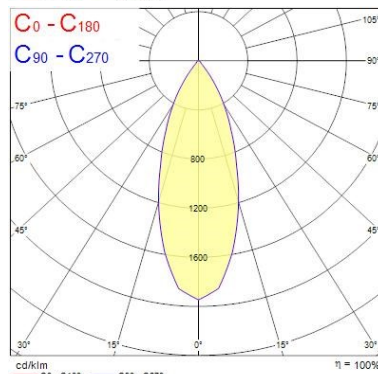

Myriad V Residential LED - Housing only

MYRDHS FL 3K PHDMEM BLK
2058023

DUN14 (outer)	05025768580231
Units per outer package	1
Packaging outer length / height (cm)	17.5
Packaging outer width (cm)	15.0
Packaging outer depth (cm)	17.5

PHOTOMETRY

TECHNICAL DRAWINGS