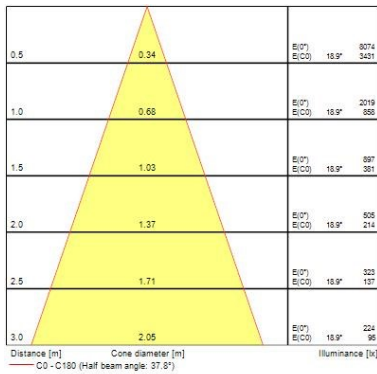

Optical data

Fixture luminous flux (lm)	1037
Luminaire efficacy (lm/W)	86
LOR (%)	100
Colour temperature (K)	3000
CRI (Ra)	85
Adjustable chromaticity	N
Beam Angle (°)	46
Distribution type	Direct
Luminous flux (emergency) (lm)	359
Emergency duration (h)	3

Lifetime data

Average life (Nominal) (h)	50000
----------------------------	-------

Physical data

Housing colour	Black Trim
IP rating	IP20
IK rating	IK02
Diffuser finish	Black Trim
Reflector finish	Aluminium
Nominal Product Height (mm)	72
Weight (kg)	1.39
Recessed Depth (mm)	72

MYRDHS FL 3K PHDMEM BLK
2058023

DUN14 (outer)	05025768580231
Units per outer package	1
Packaging outer length / height (cm)	17.5
Packaging outer width (cm)	15.0
Packaging outer depth (cm)	17.5

PHOTOMETRY