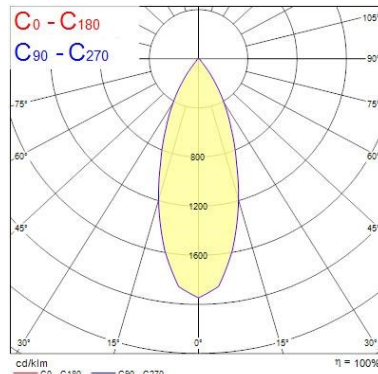

Optical data

Fixture luminous flux (lm)	1037
Luminaire efficacy (lm/W)	86
LOR (%)	100
Colour temperature (K)	3000
CRI (Ra)	85
Adjustable chromaticity	N
Beam Angle (°)	46
Distribution type	Direct
Luminous flux (emergency) (lm)	359
Emergency duration (h)	3

Lifetime data

Average life (Nominal) (h)	50000
----------------------------	-------

Physical data

Housing colour	Black Trim
IP rating	IP20
IK rating	IK02
Diffuser finish	Black Trim
Reflector finish	Aluminium
Nominal Product Height (mm)	72
Weight (kg)	1.39
Recessed Depth (mm)	72

MYRDHS FL 3K PHDMEM BLK
2058023

DUN14 (outer)	05025768580231
Units per outer package	1
Packaging outer length / height (cm)	17.5
Packaging outer width (cm)	15.0
Packaging outer depth (cm)	17.5

PHOTOMETRY