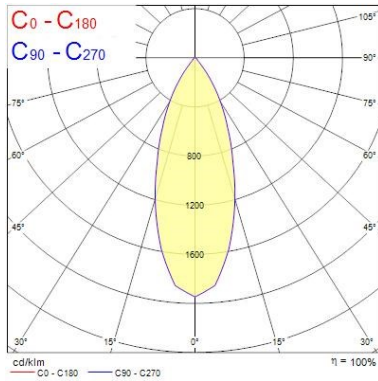

Optical data

Fixture luminous flux (lm)	1037
Luminaire efficacy (lm/W)	104
LOR (%)	100
Colour temperature (K)	3000
CRI (Ra)	85
Adjustable chromaticity	N
Beam Angle (°)	46
Distribution type	Direct

Electrical data

Lifetime data

Average life (Nominal) (h)	50000
-----------------------------------	-------

Physical data

Housing colour	Black Trim
IP rating	IP20
IK rating	IK02
Diffuser finish	Black Trim
Reflector finish	Aluminium
Nominal Product Height (mm)	72
Weight (kg)	0.39
Recessed Depth (mm)	72

Myriad V Residential LED - Housing only MYRDHS FL 3K DALI BLK 2058022

Packaging outer depth (cm)

17.5

PHOTOMETRY

Distance [m]	Cone diameter [m]	E _{0°} [cd]	E _{18.9°} [cd]	Beam diameter [m]
0.5	0.34	8074	3431	0.34
1.0	0.68	2019	888	0.68
1.5	1.03	897	381	1.03
2.0	1.37	505	214	1.37
2.5	1.71	332	137	1.71
3.0	2.05	224	96	2.05