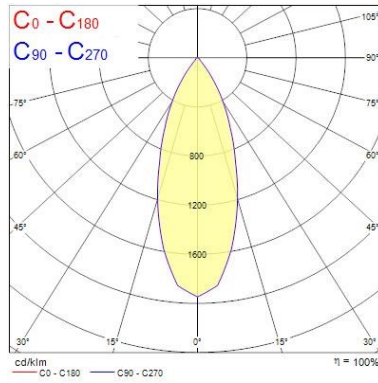

Optical data

Fixture luminous flux (lm)	1037
Luminaire efficacy (lm/W)	104
LOR (%)	100
Colour temperature (K)	3000
CRI (Ra)	85
Adjustable chromaticity	N
Beam Angle (°)	46
Distribution type	Direct

Electrical data

Lifetime data

Average life (Nominal) (h)	50000
-----------------------------------	-------

Physical data

Housing colour	Black Trim
IP rating	IP20
IK rating	IK02
Diffuser finish	Black Trim
Reflector finish	Aluminium
Nominal Product Height (mm)	72
Weight (kg)	0.39
Recessed Depth (mm)	72

Myriad V Residential LED - Housing only MYRDHS FL 3K PHDM BLK 2058021

Packaging outer depth (cm)

17.5

PHOTOMETRY

0.5	0.34	E(0°) E(C0)	18.9°	3074 3451
1.0	0.68	E(0°) E(C0)	18.9°	2019 888
1.5	1.03	E(0°) E(C0)	18.9°	897 381
2.0	1.37	E(0°) E(C0)	18.9°	505 214
2.5	1.71	E(0°) E(C0)	18.9°	323 127
3.0	2.05	E(0°) E(C0)	18.9°	224 96

Distance [m] Cone diameter [m] Illuminance [lx]

— C0 - C180 (Half beam angle: 37.8°)

TECHNICAL DRAWINGS

Dimensions (mm)

Myriad V Residential LED - Housing only MYRDHS FL 3K PHDM BLK 2058021

Concord 2058021