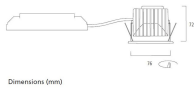

TECHNICAL DRAWINGS