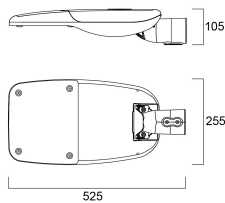

Skyline Street - Small

Skyline Street S 1-5klm NW MR20 / 9022

0066621

Nominal Product Length (mm)	525
Nominal Product Width (mm)	255
Nominal Product Height (mm)	105
Weight (kg)	6.0
Wind Area (m ²)	0.034

Packaging

Single packaging type	Carton
Product EAN number	5410288666211
Packaging single length / height (cm)	52.5
Packaging single width (cm)	25.5
Packaging single depth (cm)	10.5
DUN14 (outer)	05410288666211
Units per outer package	1
Packaging outer length / height (cm)	52.5
Packaging outer width (cm)	25.5
Packaging outer depth (cm)	10.5

Safety data

Optimal operating condition (°C)	-40-50
----------------------------------	--------

PHOTOMETRY

TECHNICAL DRAWINGS

Skyline Street - Small

Skyline Street S 1-5klm NW MR20 I 9022
0066621

SYLVANIA 0066621