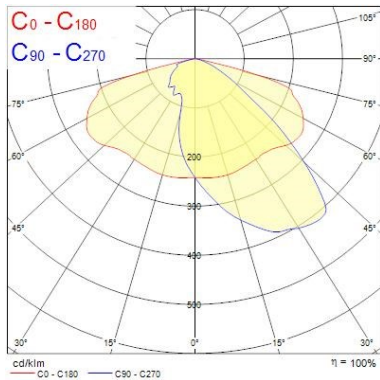

Skyline Street - Small

Skyline Street S 1-5klm NW MR20 / 9022

0066621

Nominal Product Length (mm)	525
Nominal Product Width (mm)	255
Nominal Product Height (mm)	105
Weight (kg)	6.0
Wind Area (m²)	0.034

Packaging

Single packaging type	Carton
Product EAN number	5410288666211
Packaging single length / height (cm)	52.5
Packaging single width (cm)	25.5
Packaging single depth (cm)	10.5
DUN14 (outer)	05410288666211
Units per outer package	1
Packaging outer length / height (cm)	52.5
Packaging outer width (cm)	25.5
Packaging outer depth (cm)	10.5

Safety data

Optimal operating condition (°C)	-40-50

PHOTOMETRY

TECHNICAL DRAWINGS