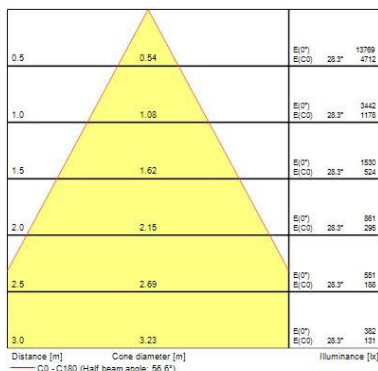

Expospot 90 adjustable

EXPOSPOT 90 ADJUSTABLE HO RA90 4000K WB WHITE

0060296

Lifetime data

Lumen maintenance - L70 B50	60000
Lumen maintenance - L70 B20	60000
Lumen maintenance - L70 B10	60000
Lumen maintenance - L80 B50	60000
Lumen maintenance - L80 B20	60000
Lumen maintenance - L80 B10	60000
Lumen maintenance - L90 B50	60000
Lumen maintenance - L90 B20	60000
Lumen maintenance - L90 B10	55000

Physical data

Housing colour	White
IP rating	IP20
IK rating	IK02
Reflector finish	Metallised
Nominal Product Width (mm)	150
Nominal Product Height (mm)	104
Weight (kg)	0.77
Recessed Depth (mm)	104

Packaging

Single packaging type	Carton
Product EAN number	5410288602967
Packaging single length / height (cm)	18.0
Packaging single width (cm)	18.0
Packaging single depth (cm)	16.0
DUN14 (outer)	05410288602967
Units per outer package	1
Packaging outer length / height (cm)	18.0
Packaging outer width (cm)	18.0
Packaging outer depth (cm)	16.0

PHOTOMETRY