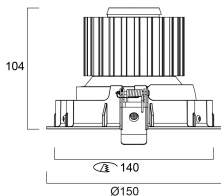

Physical data

Housing colour	White
IP rating	IP20
IK rating	IK02
Reflector finish	Metallised
Nominal Product Width (mm)	150
Nominal Product Height (mm)	104
Weight (kg)	0.77
Recessed Depth (mm)	104

Packaging

Single packaging type	Carton
Product EAN number	5410288602967
Packaging single length / height (cm)	18.0
Packaging single width (cm)	18.0
Packaging single depth (cm)	16.0
DUN14 (outer)	05410288602967
Units per outer package	1
Packaging outer length / height (cm)	18.0
Packaging outer width (cm)	18.0
Packaging outer depth (cm)	16.0

PHOTOMETRY

Expospot 90 adjustable

EXPOSPOT 90 ADJUSTABLE HO RA90 4000K WB WHITE

0060296

TECHNICAL DRAWINGS

SYLVANIA 0060296

 This luminaire contains built in LED lamps.

 } **LED**