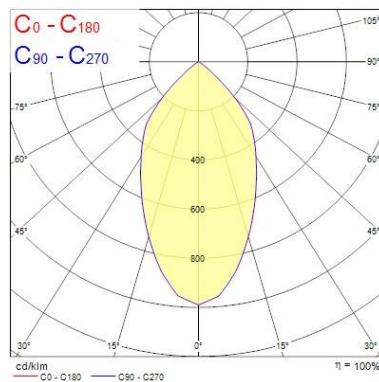

Expospot 90 adjustable

EXPOSPOT 90 ADJUSTABLE HO RA90 4000K WB WHITE

0060296

Lifetime data

Lumen maintenance - L70 B50	60000
Lumen maintenance - L70 B20	60000
Lumen maintenance - L70 B10	60000
Lumen maintenance - L80 B50	60000
Lumen maintenance - L80 B20	60000
Lumen maintenance - L80 B10	60000
Lumen maintenance - L90 B50	60000
Lumen maintenance - L90 B20	60000
Lumen maintenance - L90 B10	55000

Physical data

Housing colour	White
IP rating	IP20
IK rating	IK02
Reflector finish	Metallised
Nominal Product Width (mm)	150
Nominal Product Height (mm)	104
Weight (kg)	0.77
Recessed Depth (mm)	104

Packaging

Single packaging type	Carton
Product EAN number	5410288602967
Packaging single length / height (cm)	18.0
Packaging single width (cm)	18.0
Packaging single depth (cm)	16.0
DUN14 (outer)	05410288602967
Units per outer package	1
Packaging outer length / height (cm)	18.0
Packaging outer width (cm)	18.0
Packaging outer depth (cm)	16.0

PHOTOMETRY