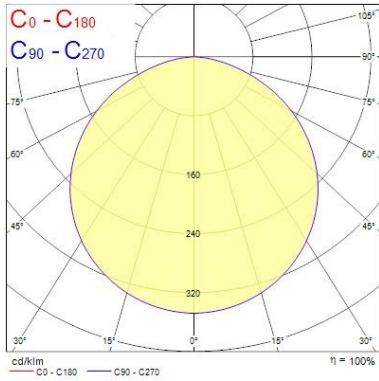

Physical data

IP rating	IP20
Nominal Product Length (mm)	5000
Nominal Product Width (mm)	12
Nominal Product Height (mm)	3
Weight (kg)	0.162

Packaging

Single packaging type	Carton
Product EAN number	8711971369707
Packaging single length / height (cm)	25.0
Packaging single width (cm)	23.4
Packaging single depth (cm)	2.5
DUN14 (outer)	18711971369704
Units per outer package	16
Packaging outer length / height (cm)	42.8
Packaging outer width (cm)	26.5
Packaging outer depth (cm)	30.8

PHOTOMETRY

LumiStrip High Output LumiStrip HO Pro IP20 5M WW 3036970

0.5	1.54	E(0°) E(C0)	57.0°	1200 97
1.0	3.08	E(0°) E(C0)	57.0°	300 24
1.5	4.62	E(0°) E(C0)	57.0°	133 11
2.0	6.16	E(0°) E(C0)	57.0°	75 6
2.5	7.70	E(0°) E(C0)	57.0°	48 4
3.0	9.24	E(0°) E(C0)	57.0°	33 3