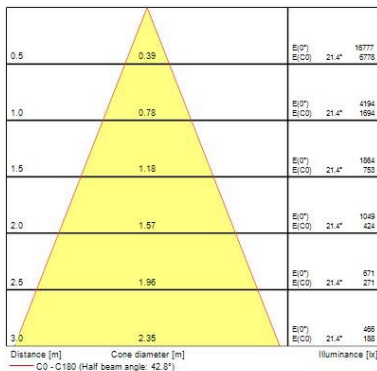

Expospot 90 adjustable

EXPOSPOT 90 ADJUSTABLE HO RA90 4000K MB WHITE

0060295

Lifetime data

Lumen maintenance - L70 B50	60000
Lumen maintenance - L70 B20	60000
Lumen maintenance - L70 B10	60000
Lumen maintenance - L80 B50	60000
Lumen maintenance - L80 B20	60000
Lumen maintenance - L80 B10	60000
Lumen maintenance - L90 B50	60000
Lumen maintenance - L90 B20	60000
Lumen maintenance - L90 B10	55000

Physical data

Housing colour	White
IP rating	IP20
IK rating	IK02
Reflector finish	Metallised
Nominal Product Width (mm)	150
Nominal Product Height (mm)	104
Weight (kg)	0.77
Recessed Depth (mm)	104

Packaging

Single packaging type	Carton
Product EAN number	5410288602950
Packaging single length / height (cm)	18.0
Packaging single width (cm)	18.0
Packaging single depth (cm)	16.0
DUN14 (outer)	05410288602950
Units per outer package	1
Packaging outer length / height (cm)	18.0
Packaging outer width (cm)	18.0
Packaging outer depth (cm)	16.0

PHOTOMETRY