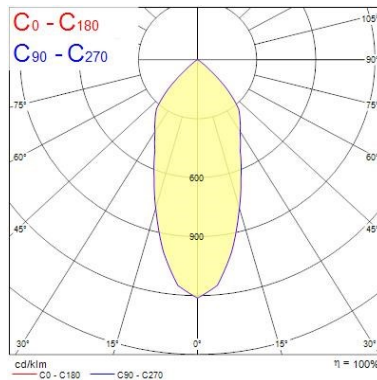

Expospot 90 adjustable

EXPOSPOT 90 ADJUSTABLE HO RA90 4000K MB WHITE

0060295

Lifetime data

Lumen maintenance - L70 B50	60000
Lumen maintenance - L70 B20	60000
Lumen maintenance - L70 B10	60000
Lumen maintenance - L80 B50	60000
Lumen maintenance - L80 B20	60000
Lumen maintenance - L80 B10	60000
Lumen maintenance - L90 B50	60000
Lumen maintenance - L90 B20	60000
Lumen maintenance - L90 B10	55000

Physical data

Housing colour	White
IP rating	IP20
IK rating	IK02
Reflector finish	Metallised
Nominal Product Width (mm)	150
Nominal Product Height (mm)	104
Weight (kg)	0.77
Recessed Depth (mm)	104

Packaging

Single packaging type	Carton
Product EAN number	5410288602950
Packaging single length / height (cm)	18.0
Packaging single width (cm)	18.0
Packaging single depth (cm)	16.0
DUN14 (outer)	05410288602950
Units per outer package	1
Packaging outer length / height (cm)	18.0
Packaging outer width (cm)	18.0
Packaging outer depth (cm)	16.0

PHOTOMETRY