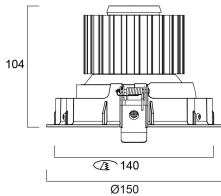

Expospot 90 adjustable

EXPOSPOT 90 ADJUSTABLE HO RA90 4000K MB WHITE

0060295

TECHNICAL DRAWINGS

SYLVANIA 0060295

This luminaire contains built in LED lamps.

The lamps cannot be changed in the luminaire.

874/2012