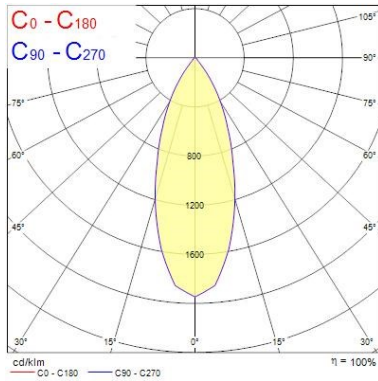

Optical data

Fixture luminous flux (lm)	1167
Luminaire efficacy (lm/W)	117
LOR (%)	100
Colour temperature (K)	2700
CRI (Ra)	85
Adjustable chromaticity	N
Beam Angle (°)	46
Distribution type	Direct

Electrical data

Lifetime data

Average life (Nominal) (h)	50000
-----------------------------------	-------

Physical data

Housing colour	Black Trim
IP rating	IP20
IK rating	IK02
Diffuser finish	Black Trim
Reflector finish	Aluminium
Nominal Product Height (mm)	72
Weight (kg)	0.39
Recessed Depth (mm)	72

Myriad V Residential LED - Housing only MYRDHS FL 2.7K PHDM BLK 2058017

Packaging outer depth (cm)

17.5

PHOTOMETRY

Distance [m]	Cone diameter [m]	E _{0°} [lx]	E _{18.9°} [lx]	E _{37.9°} [lx]
0.5	0.34	9387	3861	3861
1.0	0.68	2372	965	965
1.5	1.03	1010	429	429
2.0	1.37	588	241	241
2.5	1.71	382	154	154
3.0	2.05	282	107	107